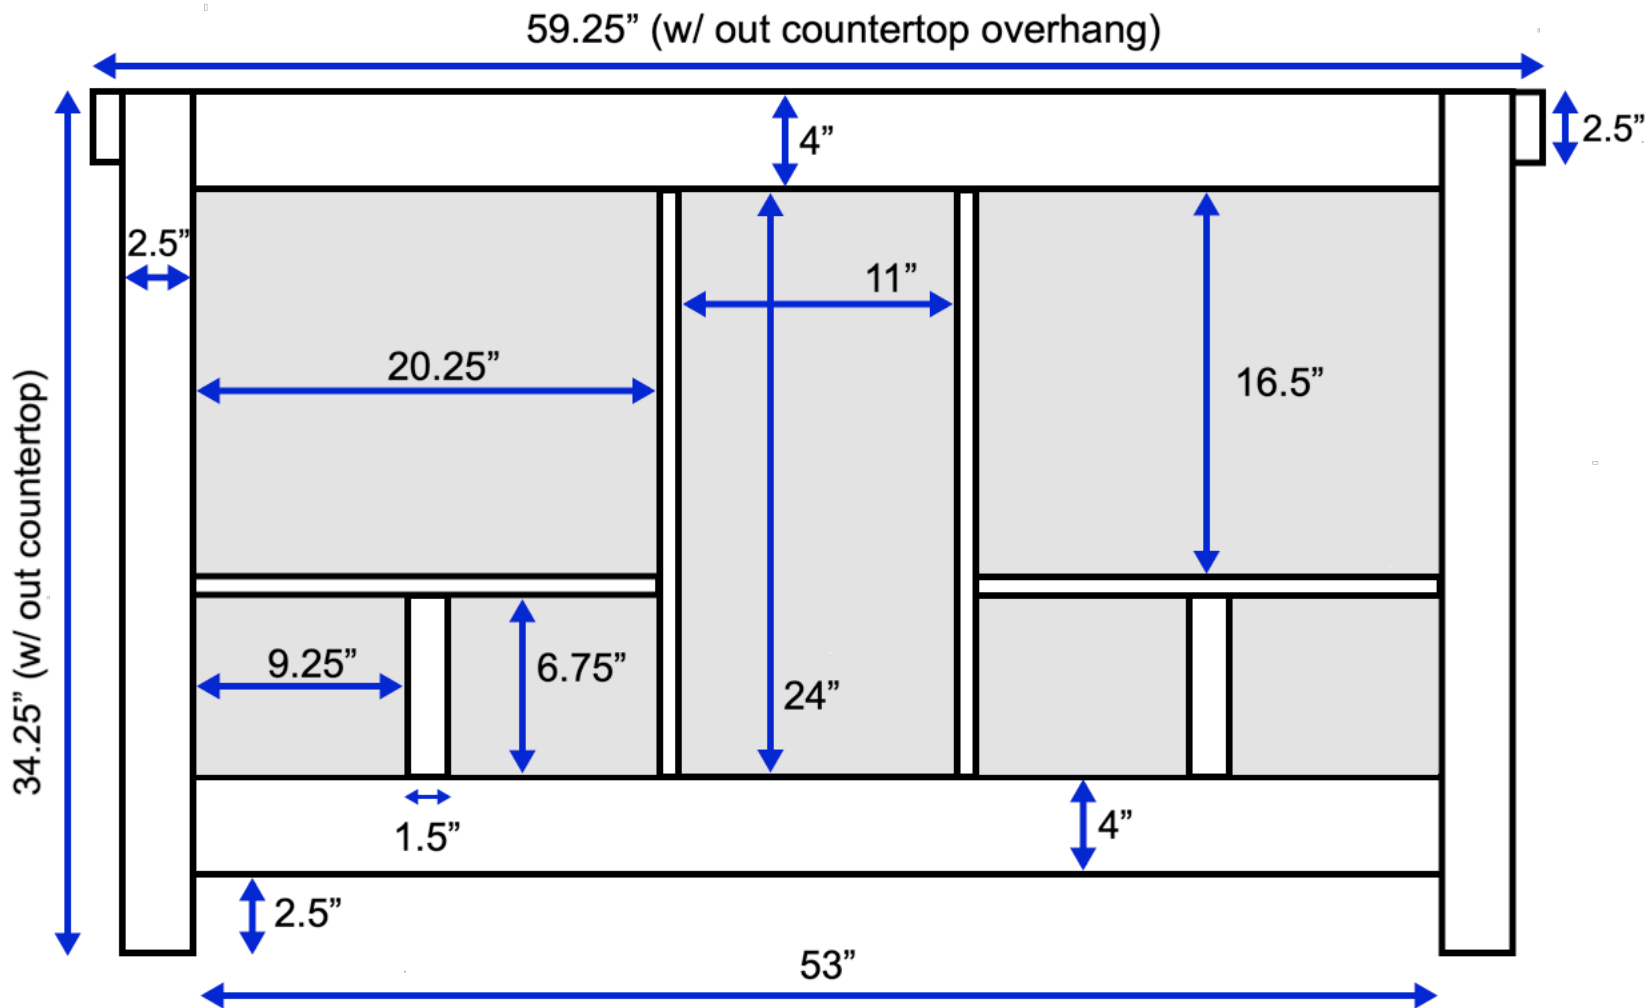

# Tuscany 60-inch Double Vanity (Back View)

All measurements are approximate and rounded to the nearest quarter inch.  
Please allow for a slight margin of error.