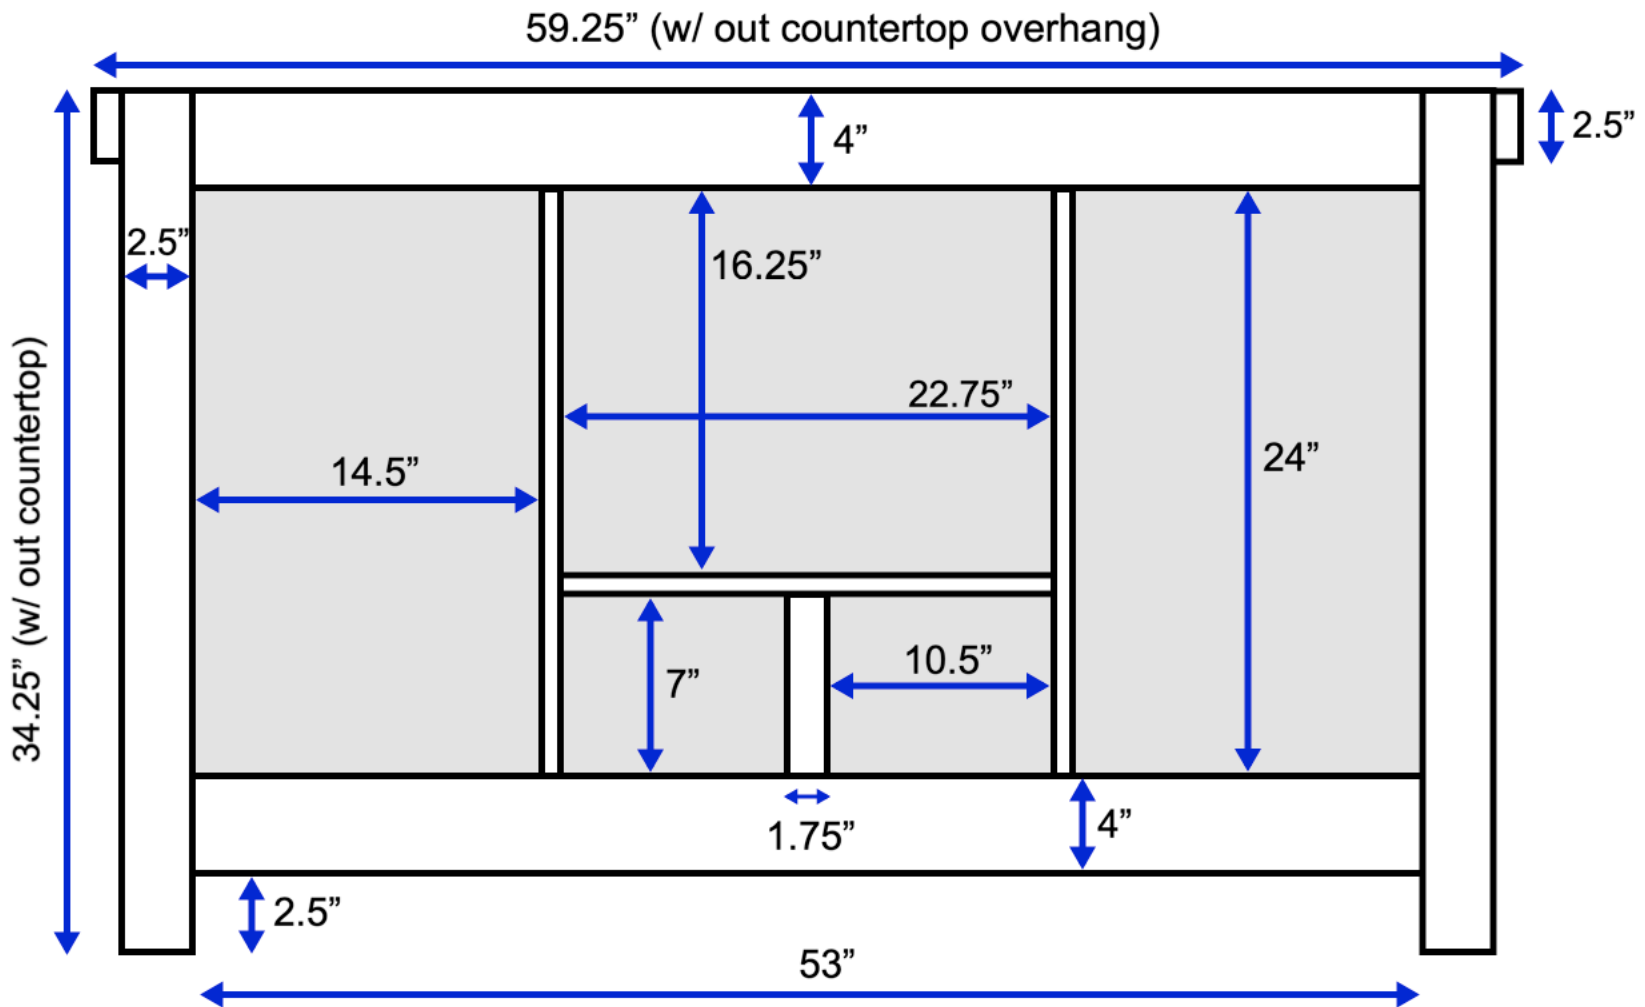

# Tuscany 60-inch Single Vanity (Back View)

All measurements are approximate and rounded to the nearest quarter inch.  
Please allow for a slight margin of error.