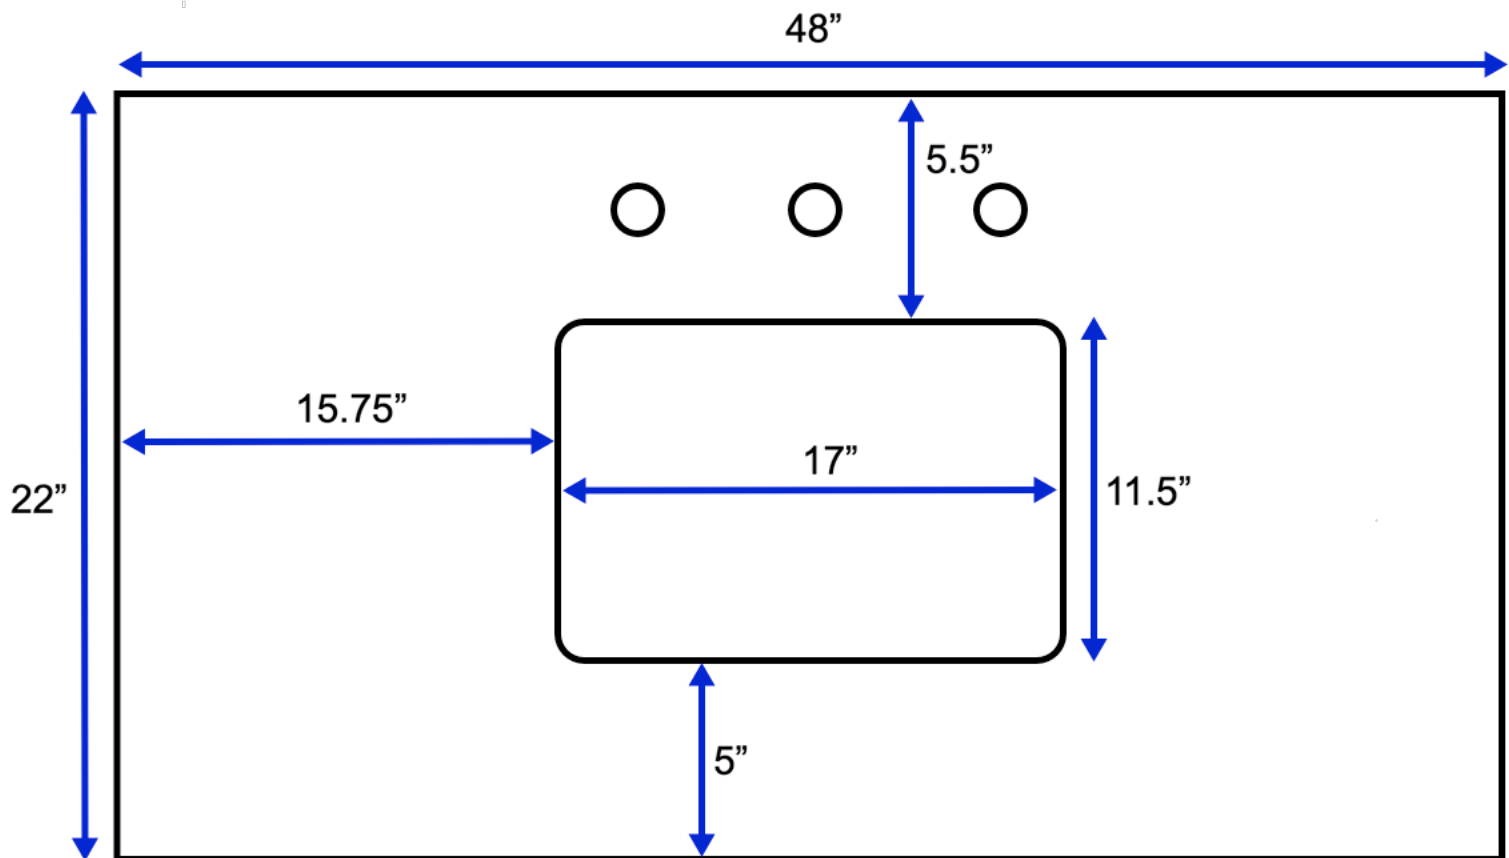

Tuscany 48-inch Vanity (Top View)

All measurements are approximate and rounded to the nearest quarter inch.
Please allow for a slight margin of error.