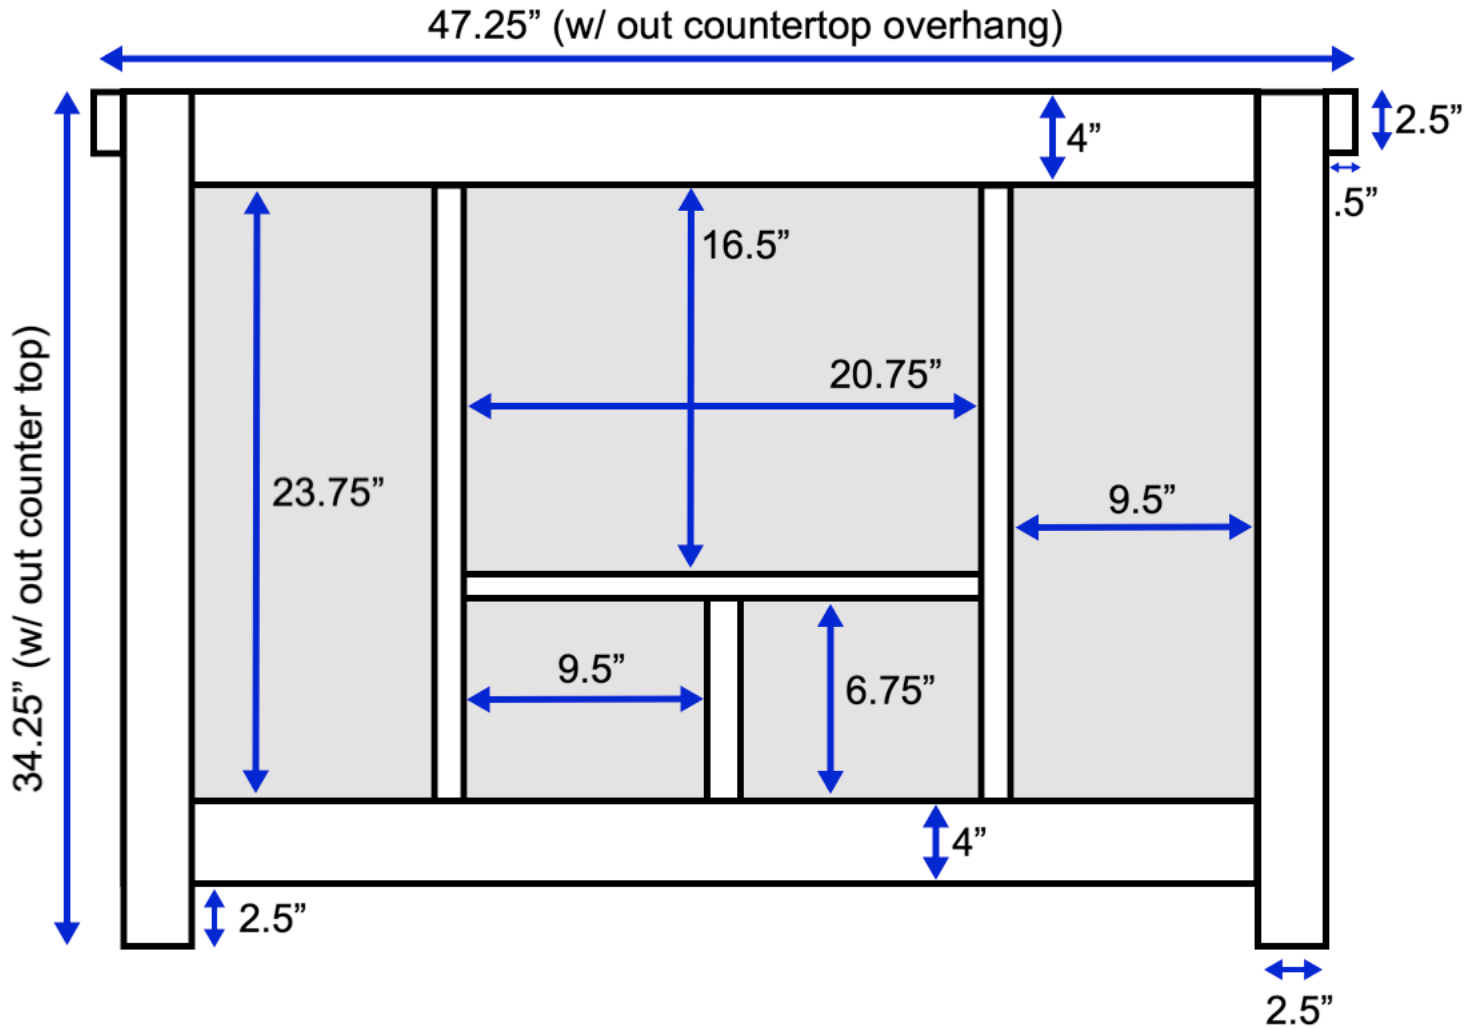

Tuscany 48-inch Vanity (Back View)

All measurements are approximate and rounded to the nearest quarter inch.
Please allow for a slight margin of error.