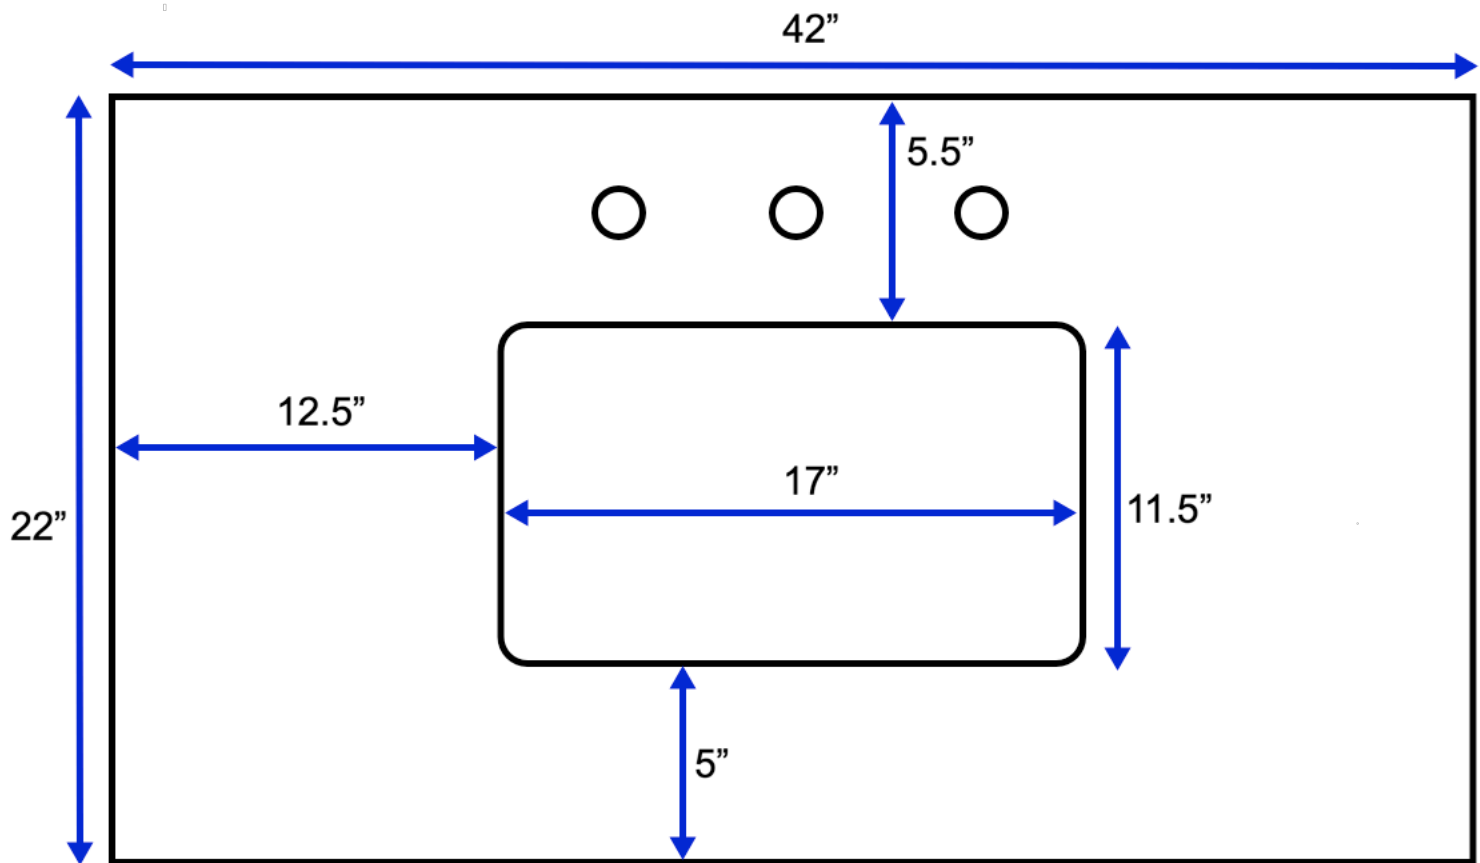

Tuscany 42-inch Vanity (Top View)

All measurements are approximate and rounded to the nearest quarter inch.
Please allow for a slight margin of error.