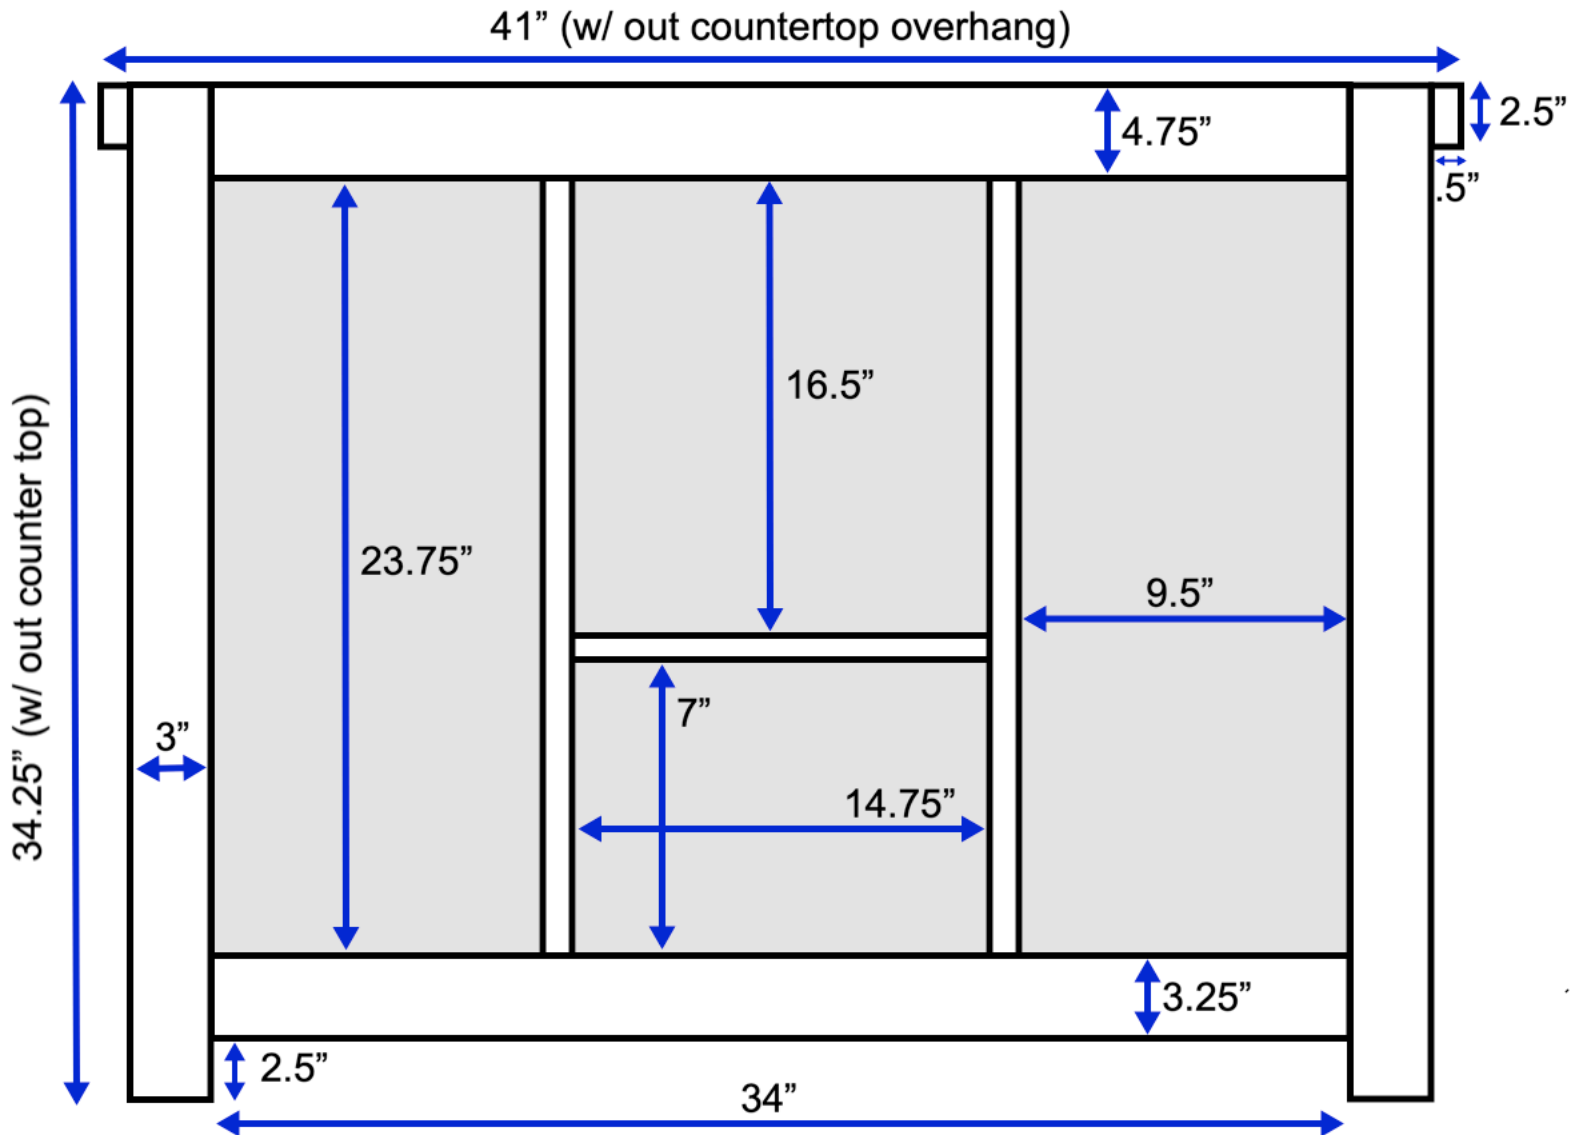

Tuscany 42-inch Vanity (Back View)

All measurements are approximate and rounded to the nearest quarter inch.
Please allow for a slight margin of error.