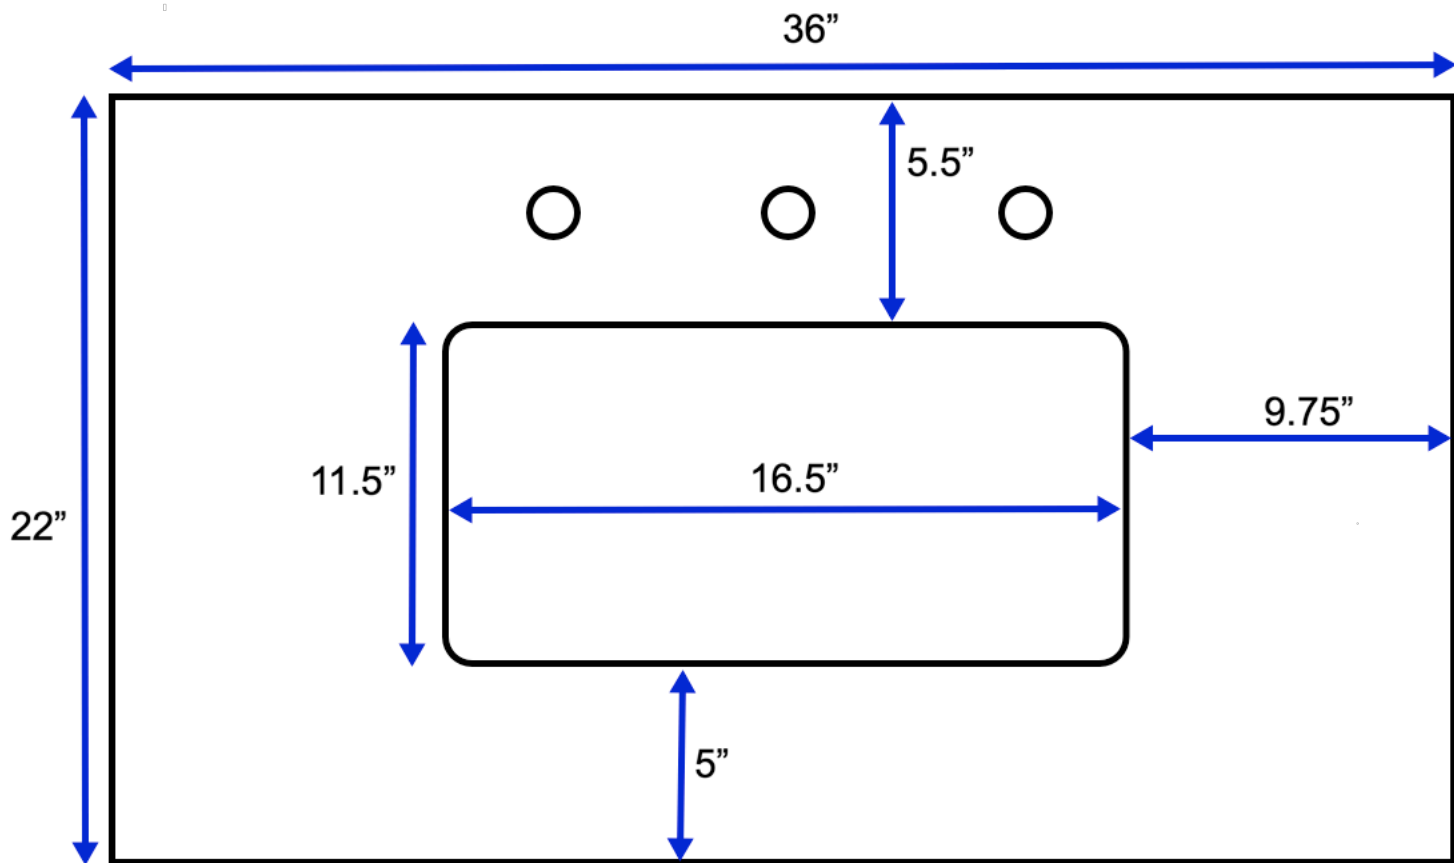

Tuscany 36-inch Vanity (Top View)

All measurements are approximate and rounded to the nearest quarter inch.
Please allow for a slight margin of error.