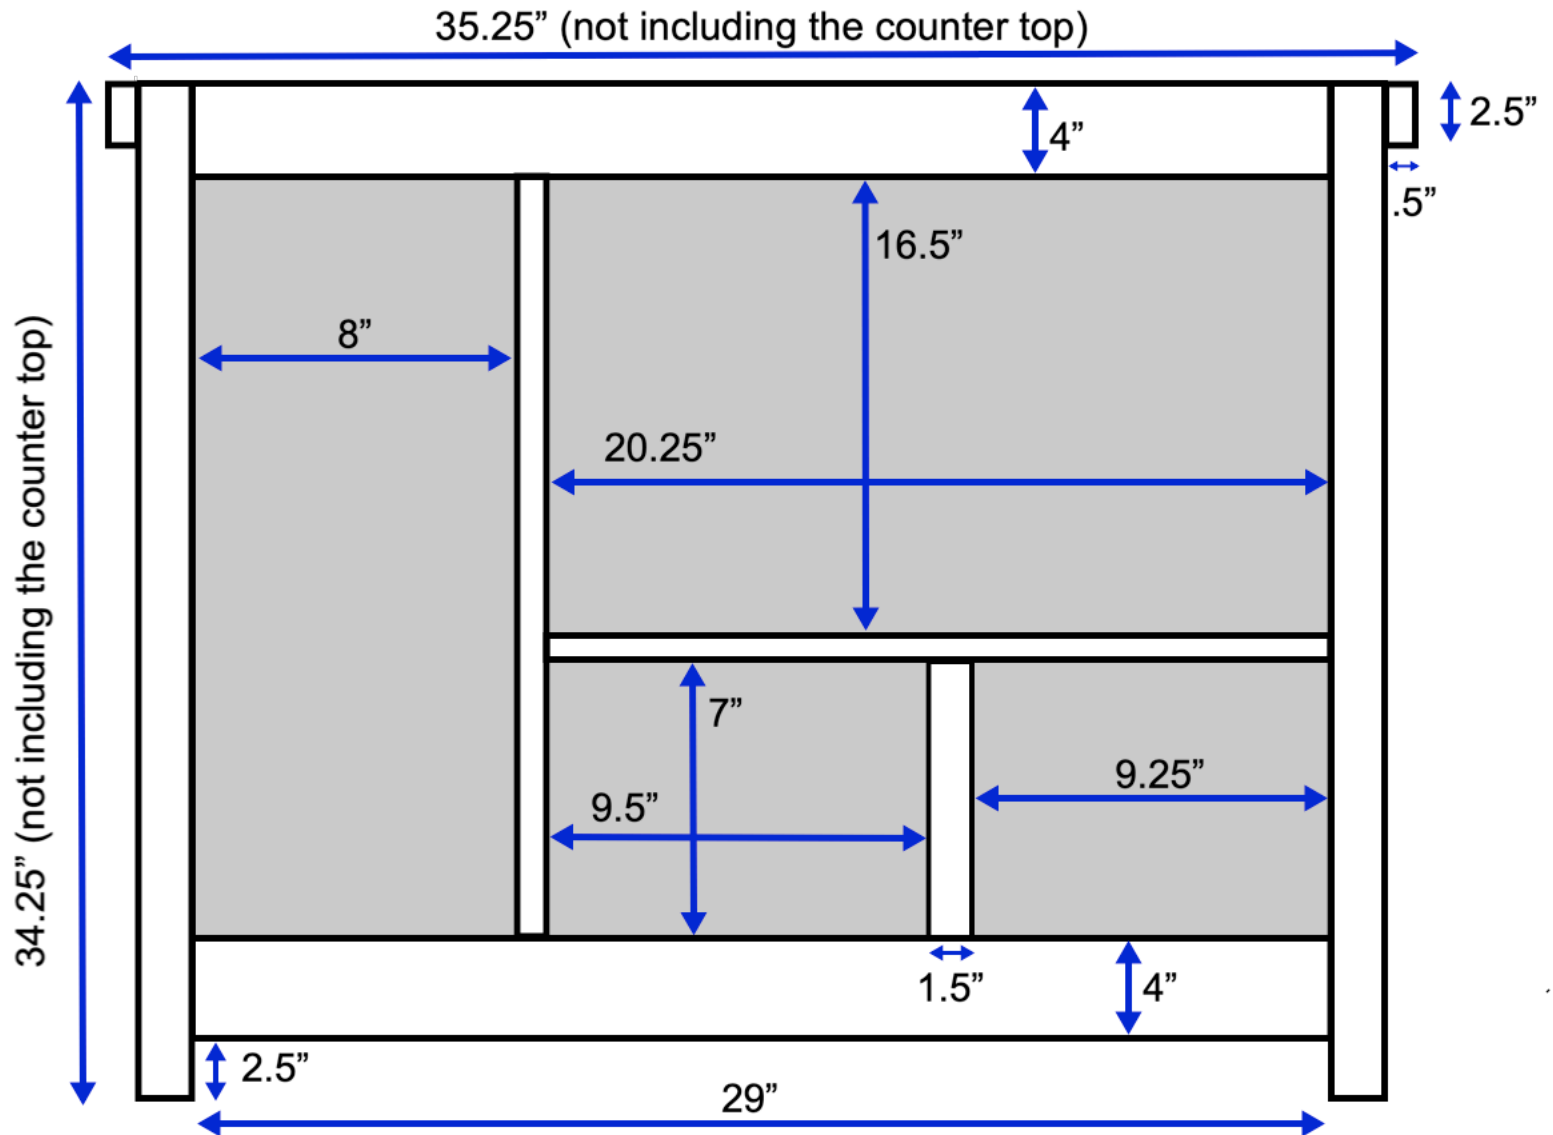

# Tuscany 36-inch Vanity (Back View)

All measurements are approximate and rounded to the nearest quarter inch.  
Please allow for a slight margin of error.