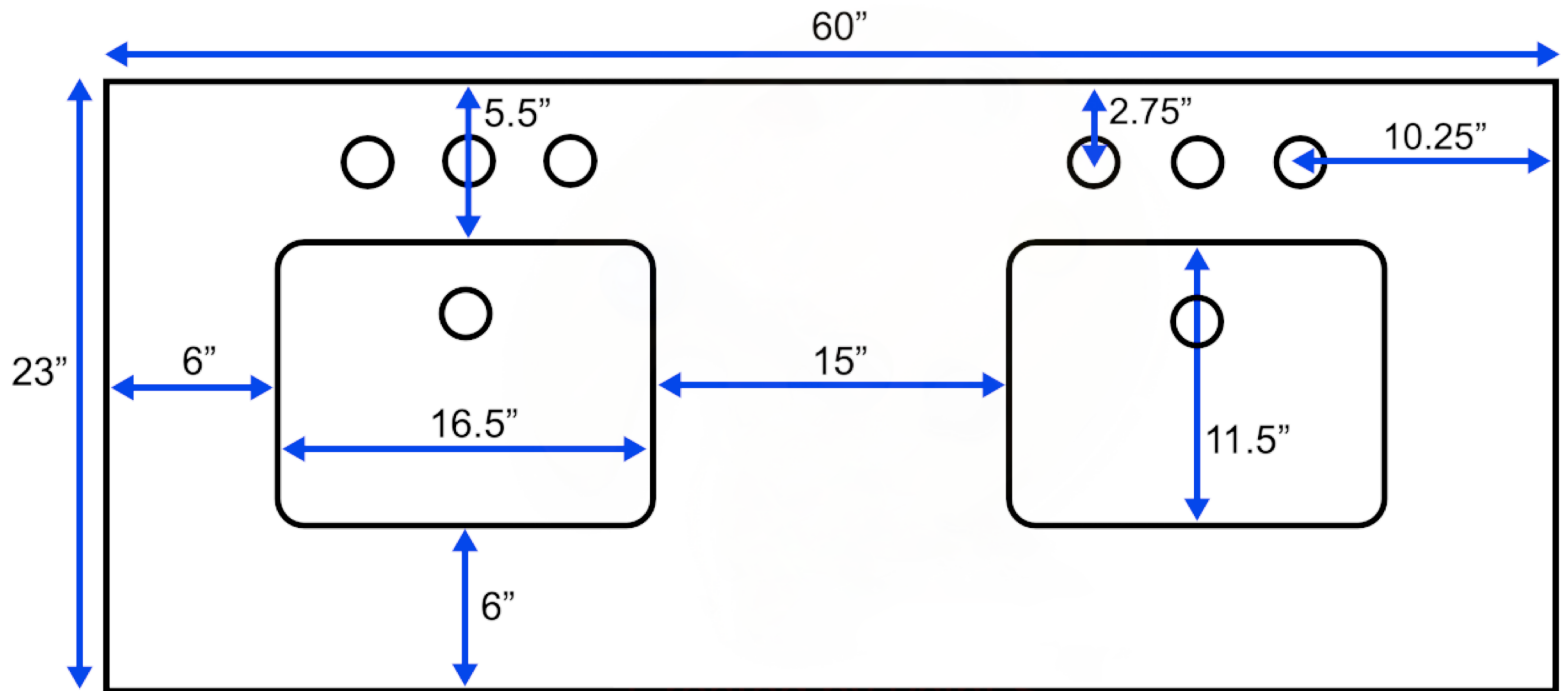

Sydney 60-inch Double Bath Vanity (Top View)

All measurements are approximate and rounded to the nearest quarter inch.
Please allow for a slight margin of error.