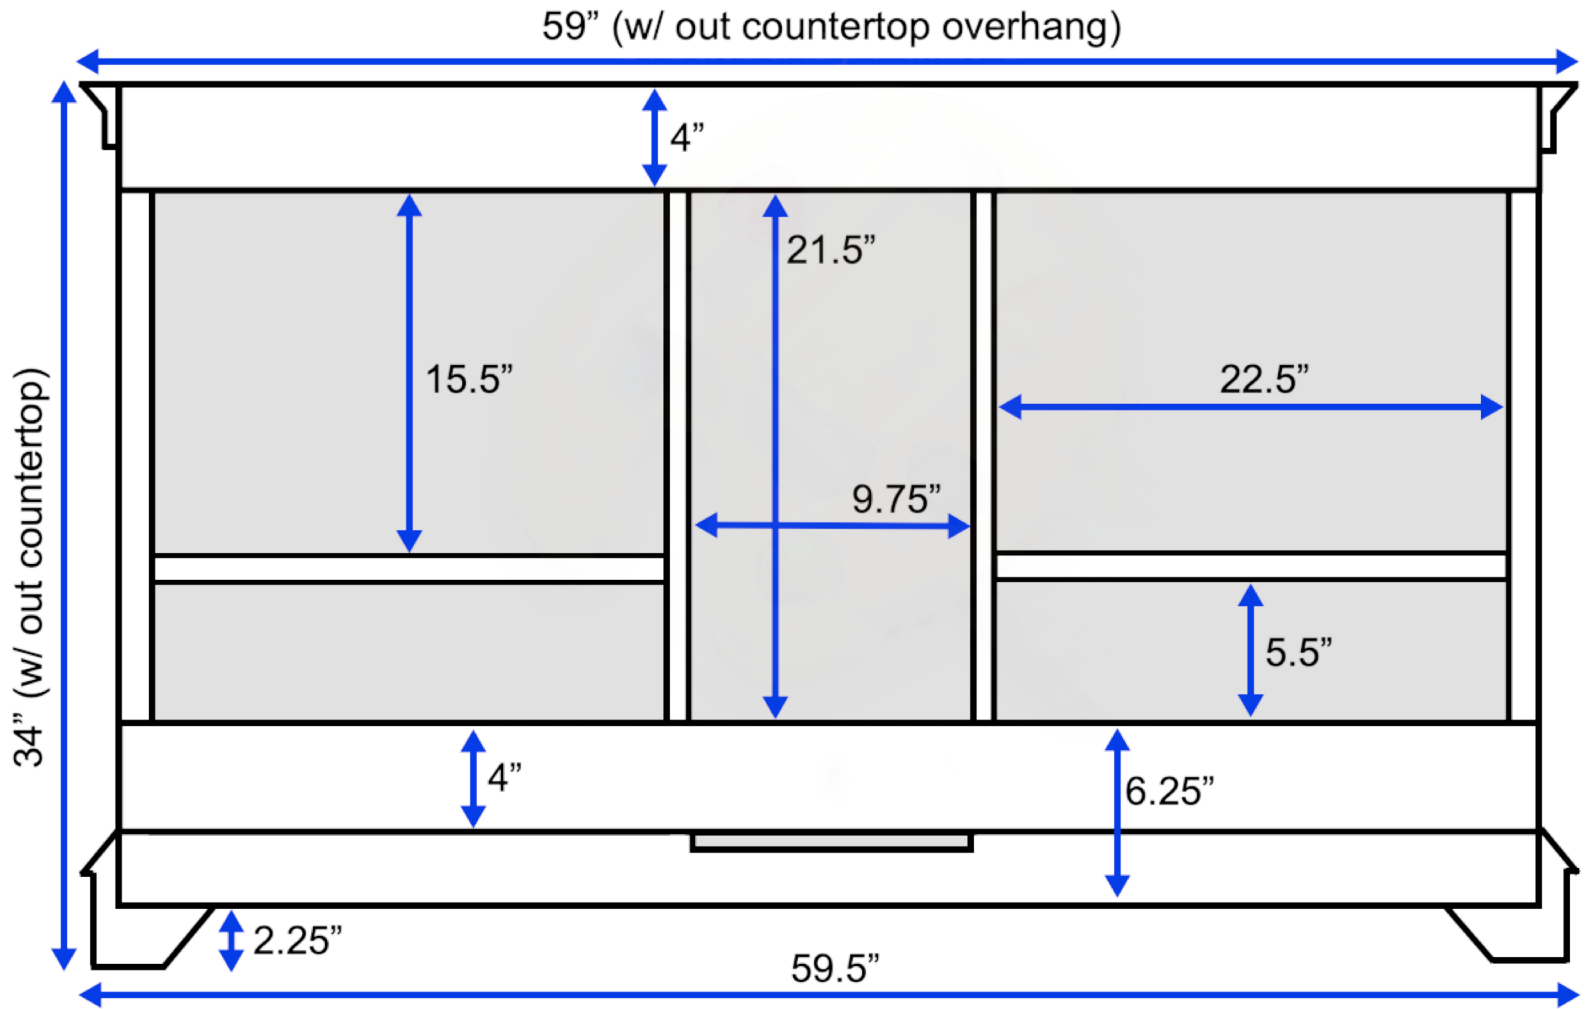

Sydney 60-inch Double Bath Vanity (Back View)

All measurements are approximate and rounded to the nearest quarter inch.
Please allow for a slight margin of error.