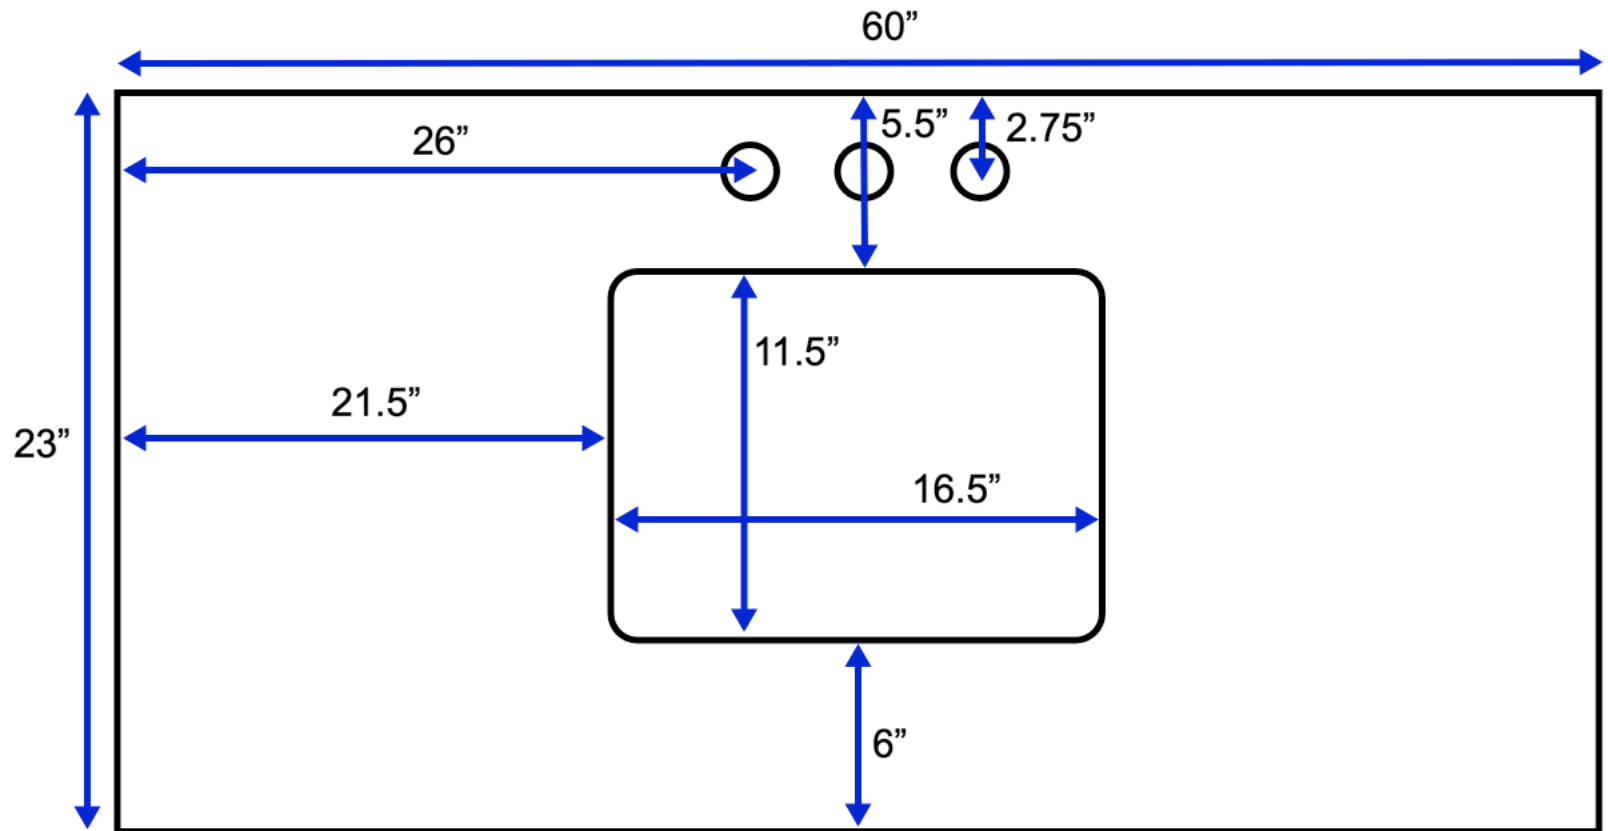

Sydney 60-inch Vanity (Top View)

All measurements are approximate and rounded to the nearest quarter inch.
Please allow for a slight margin of error.