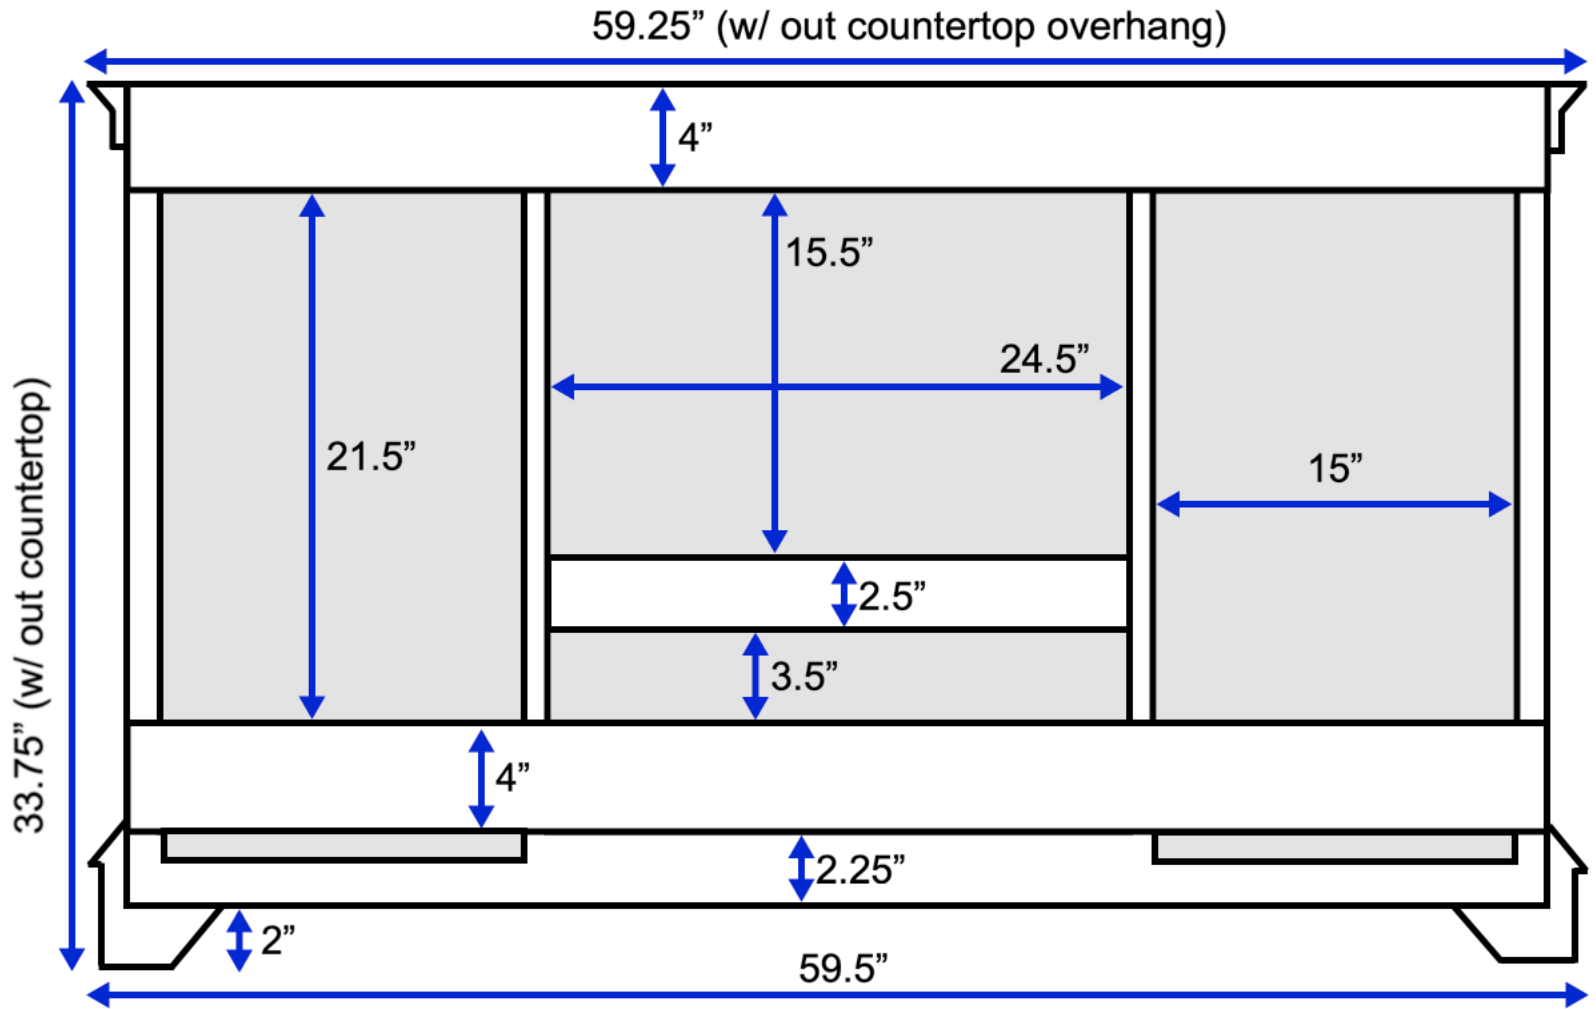

Sydney 60-inch Single Vanity (Back View)

All measurements are approximate and rounded to the nearest quarter inch.
Please allow for a slight margin of error.