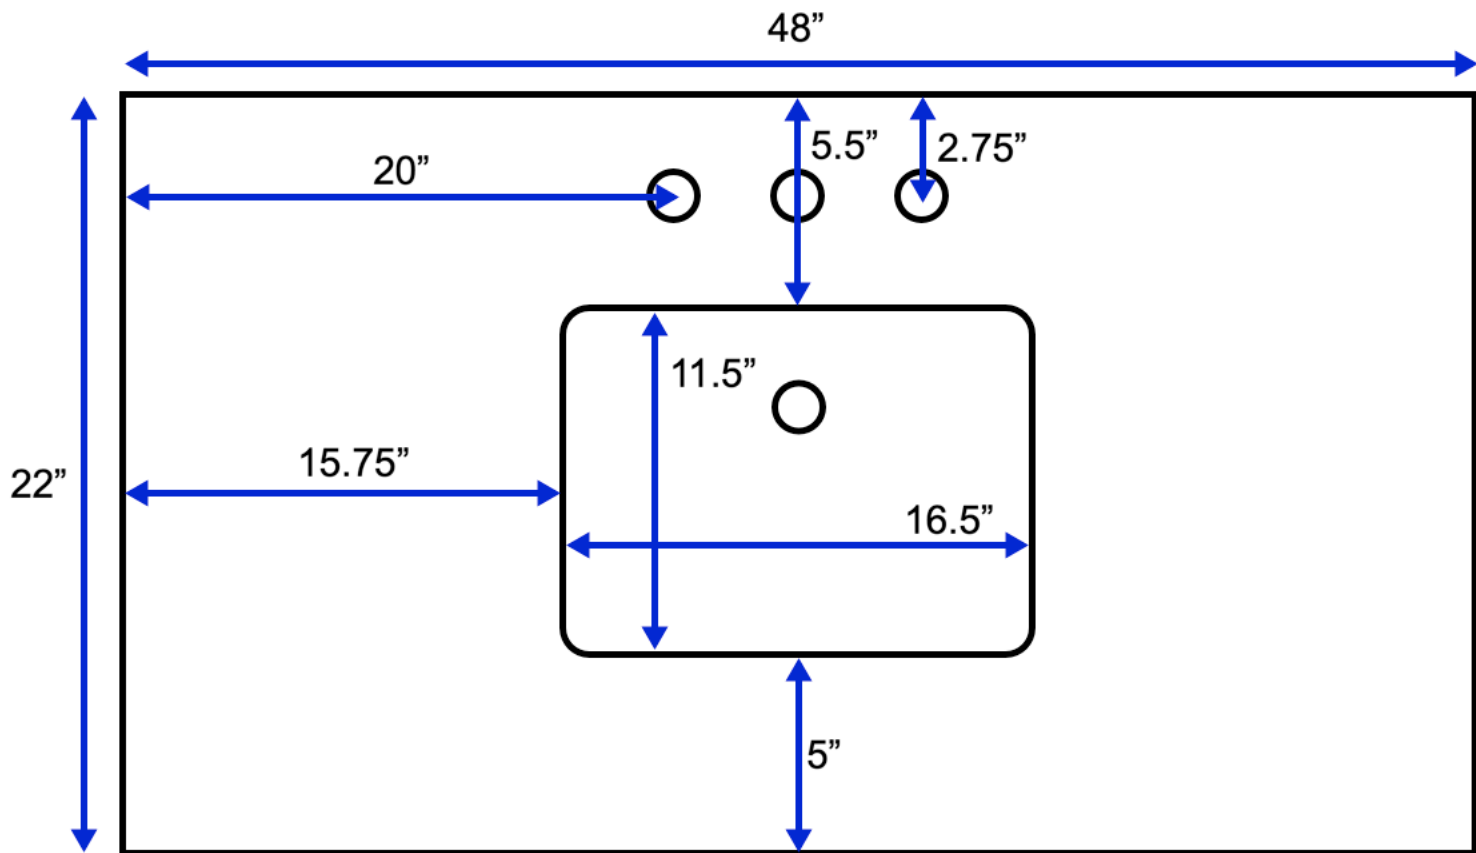

Sydney 48-inch Bath Vanity (Top View)

All measurements are approximate and rounded to the nearest quarter inch.
Please allow for a slight margin of error.