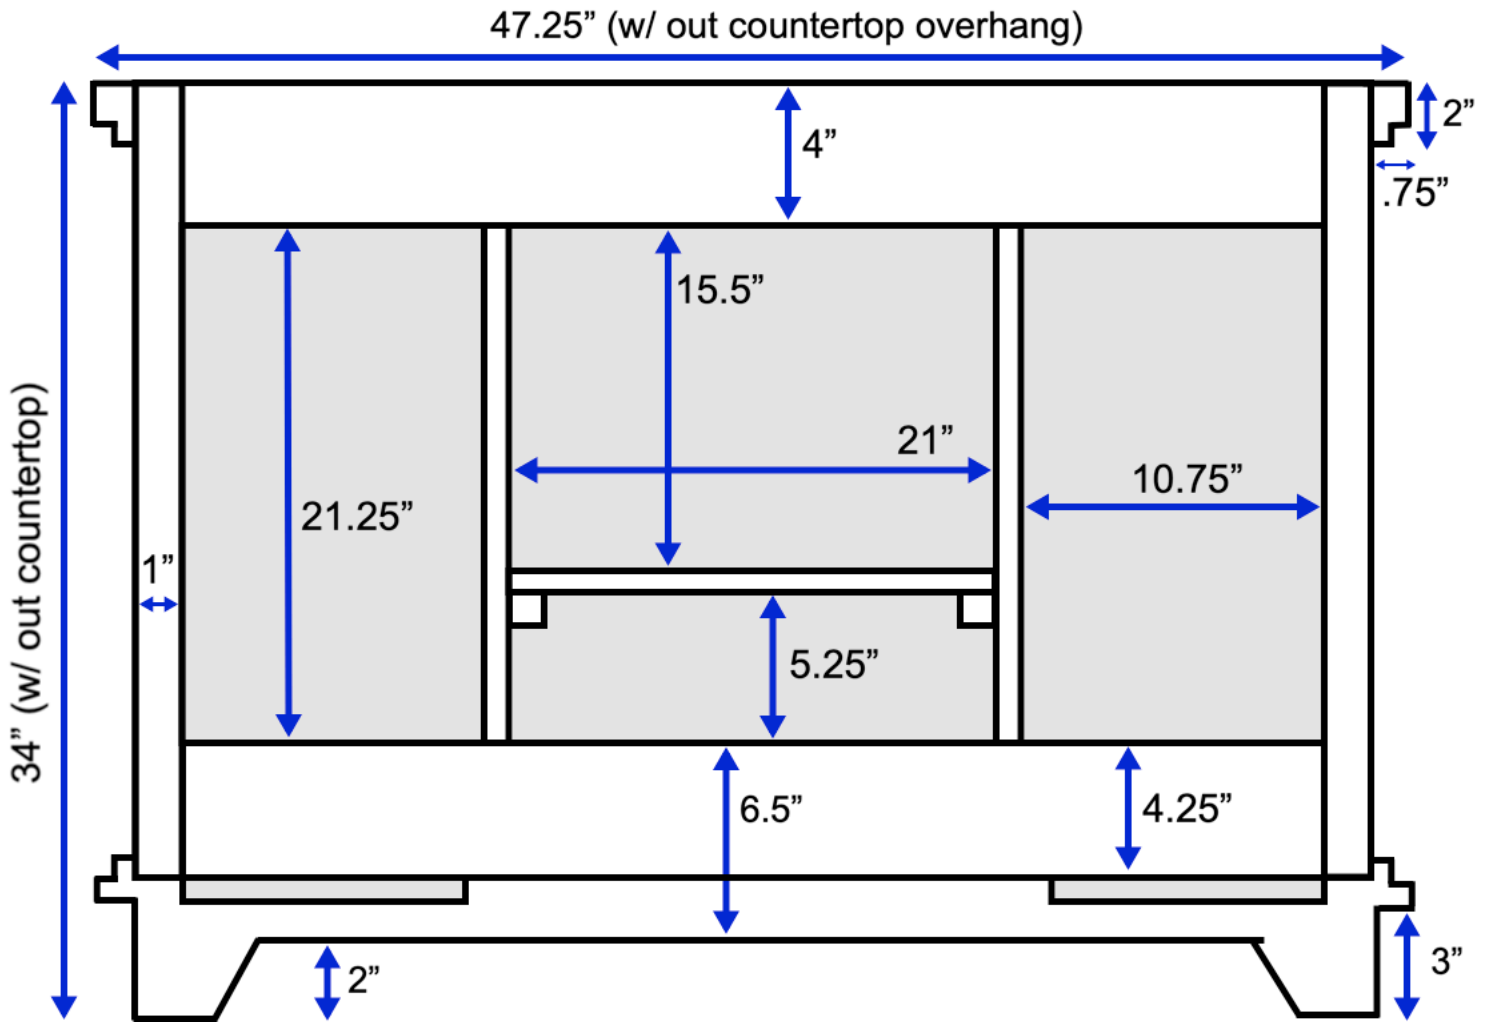

Sydney 48-inch Bath Vanity (Back View)

All measurements are approximate and rounded to the nearest quarter inch.
Please allow for a slight margin of error.