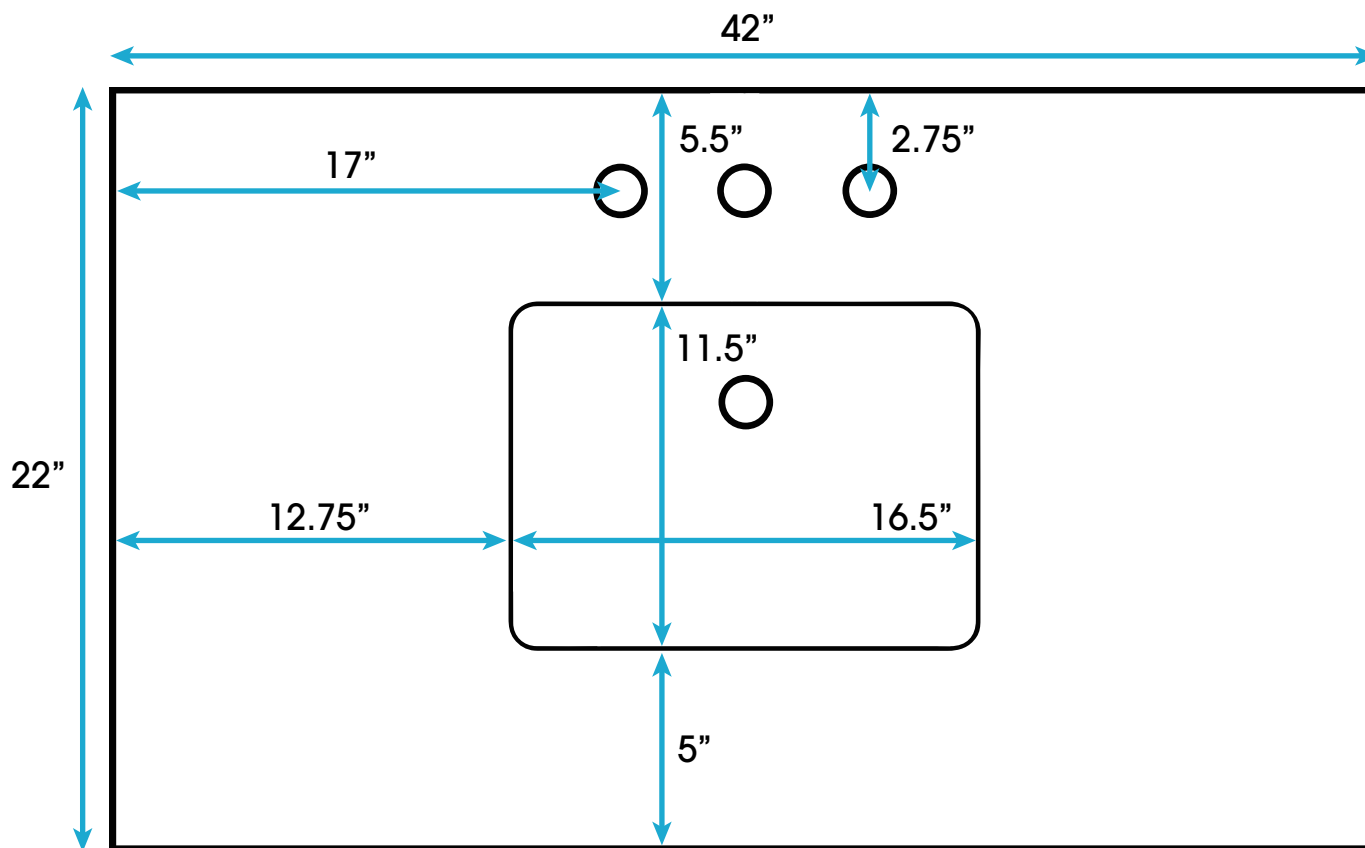

Sydney 42-inch Bath Vanity **(Top View)**

**All measurements are approximate and rounded to the nearest quarter inch
Please allow for a slight margin of error**