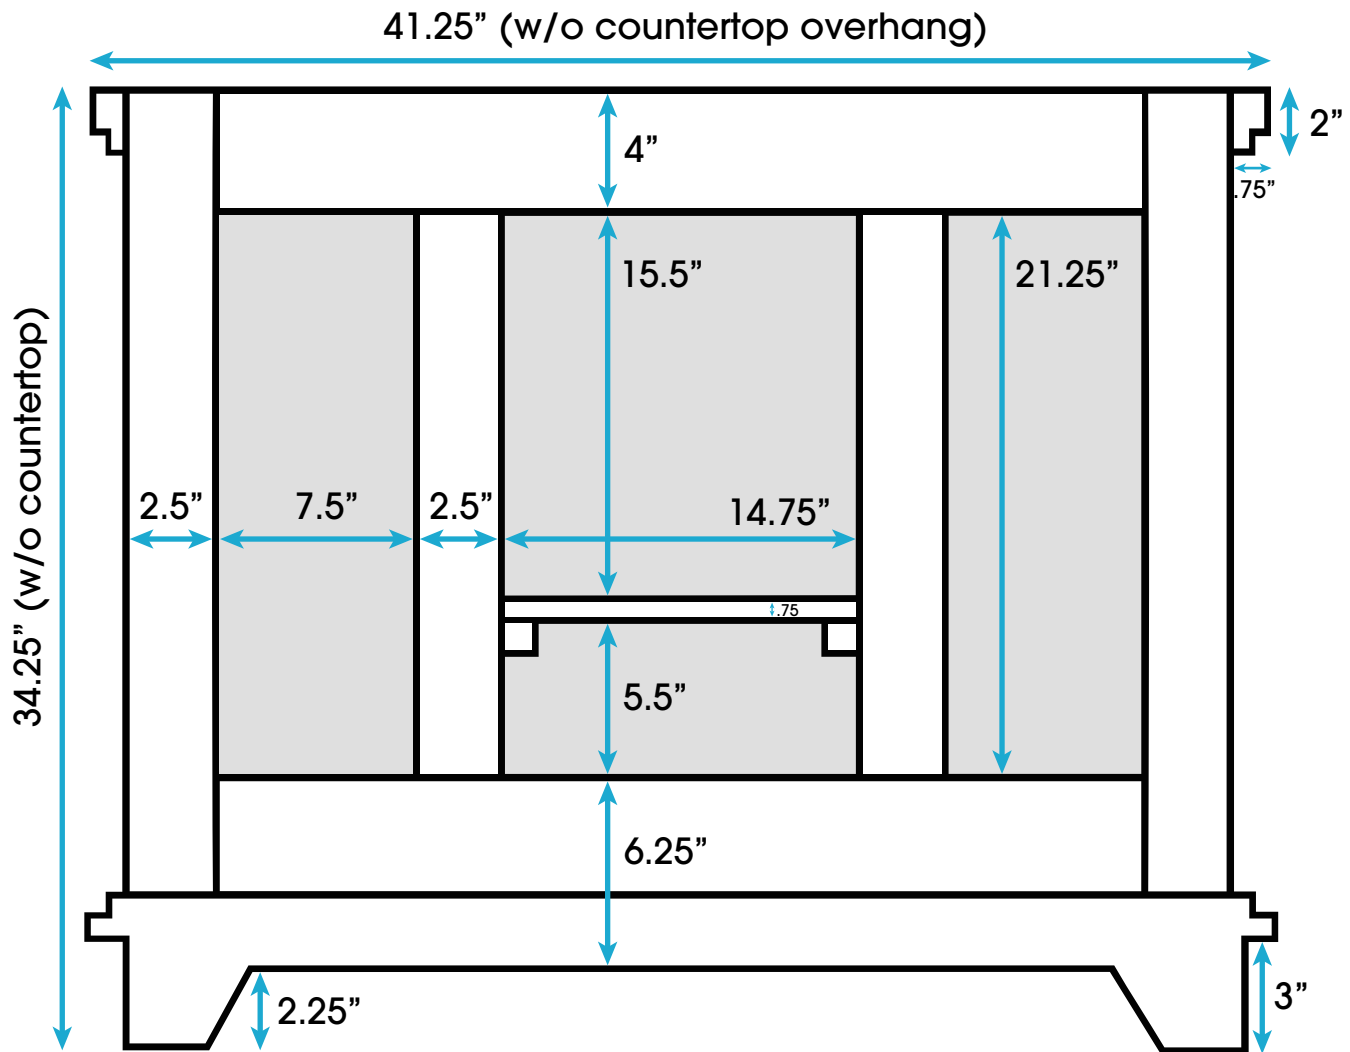

# Sydney 42-inch Bath Vanity (Back View)

All measurements are approximate and rounded to the nearest quarter inch  
Please allow for a slight margin of error