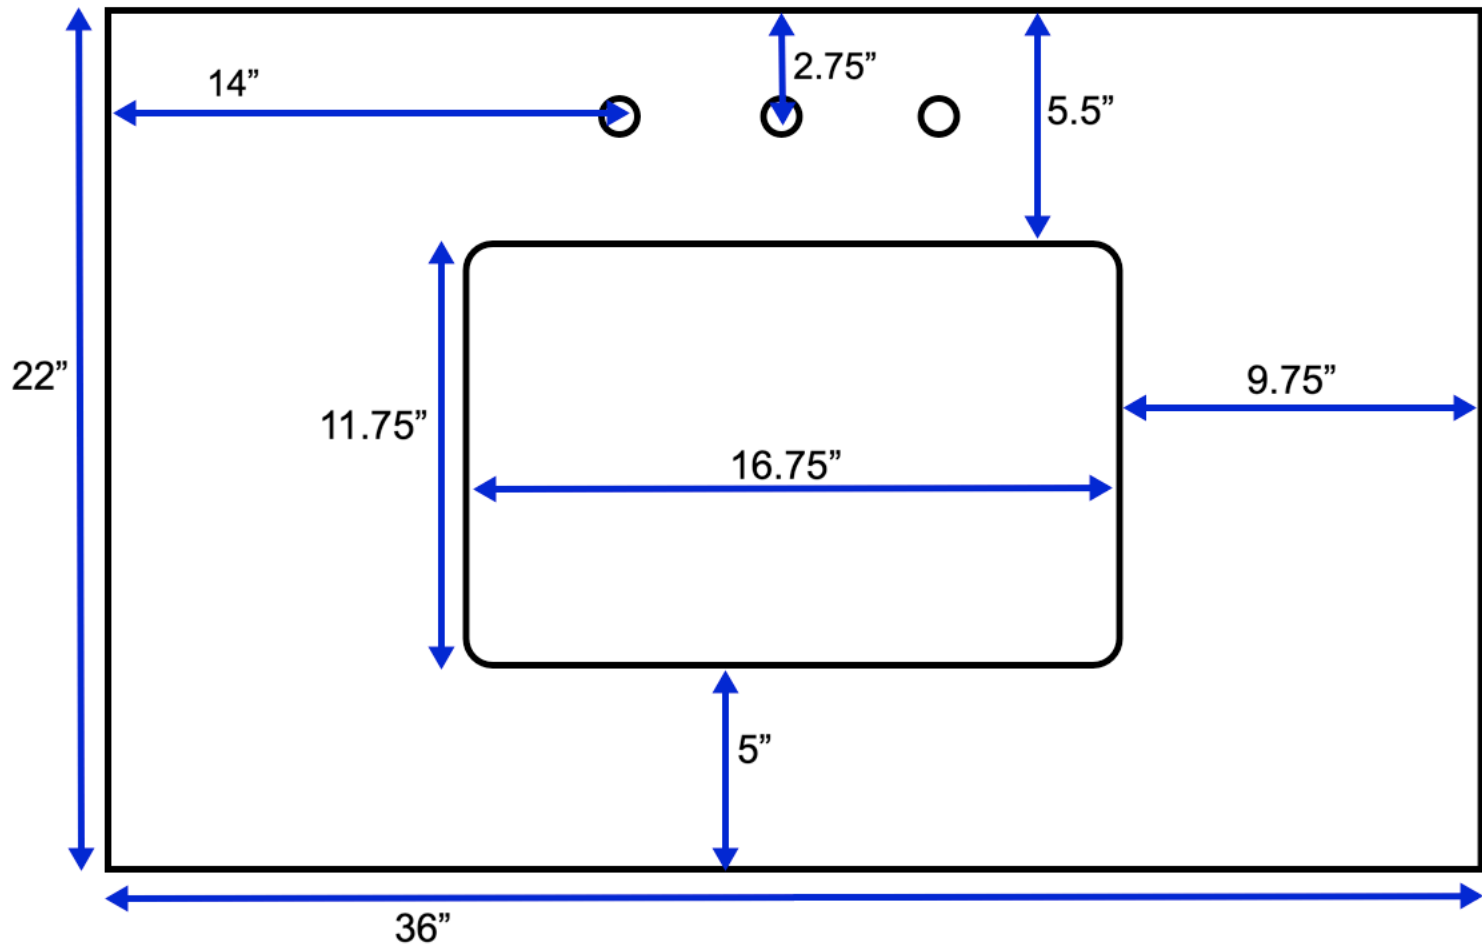

Sydney 36-inch Vanity (Top View)

All measurements are approximate and rounded to the nearest quarter inch.
Please allow for a slight margin of error.