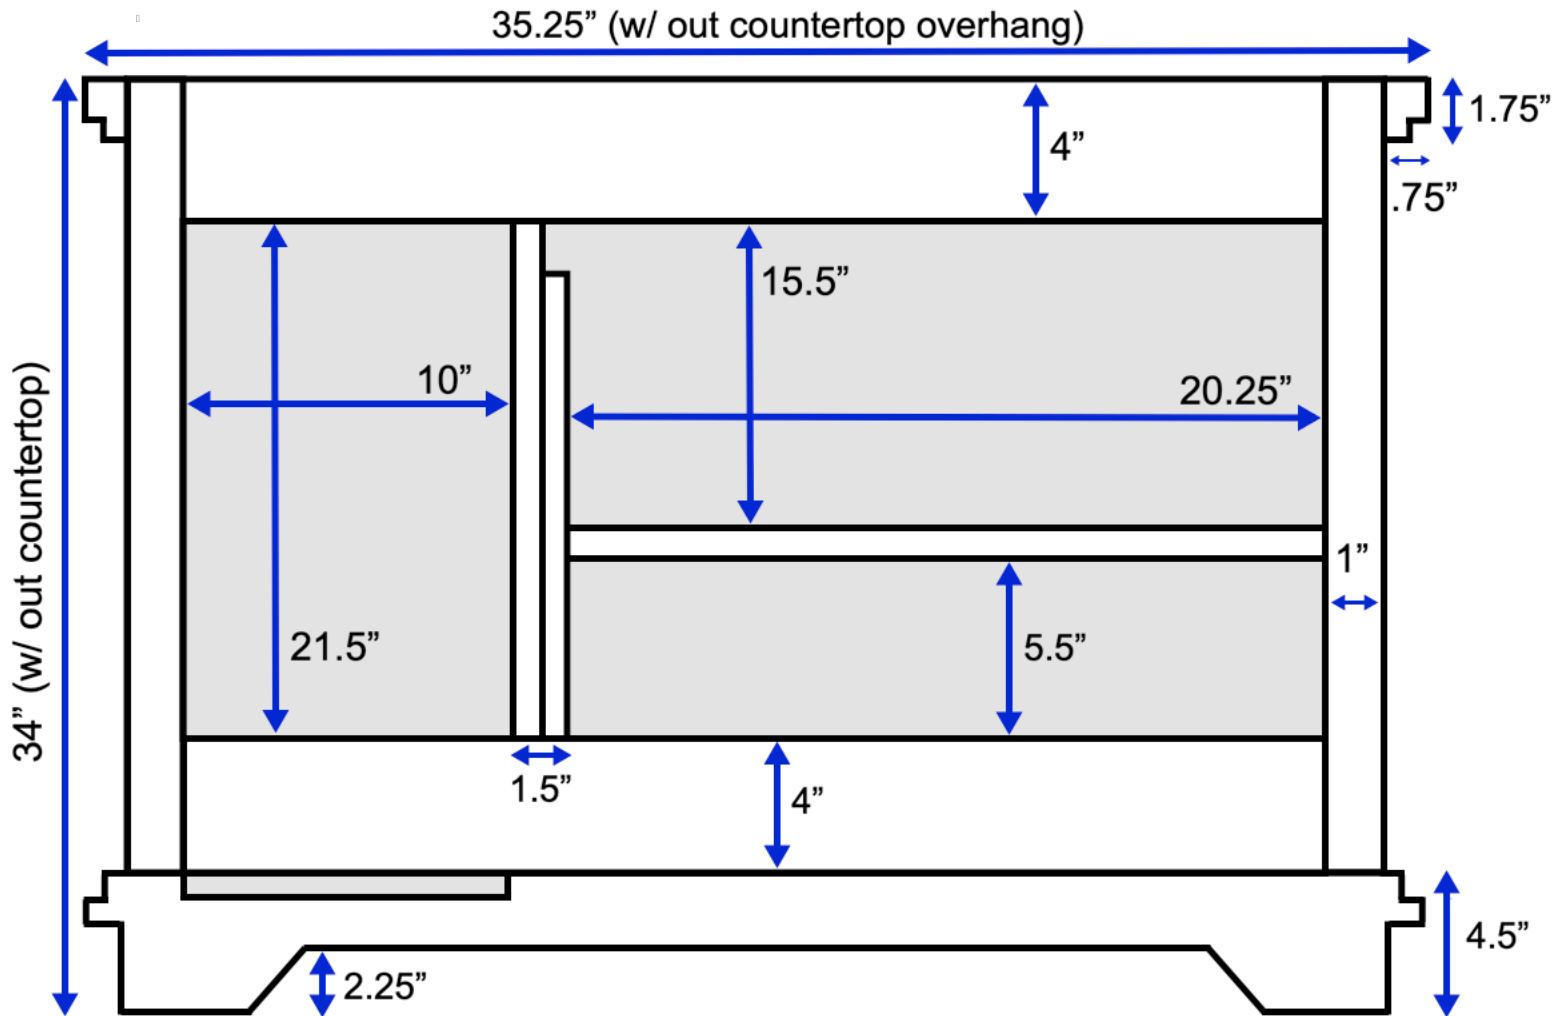

# Sydney 36-inch Vanity (Back View)

All measurements are approximate and rounded to the nearest quarter inch.  
Please allow for a slight margin of error.