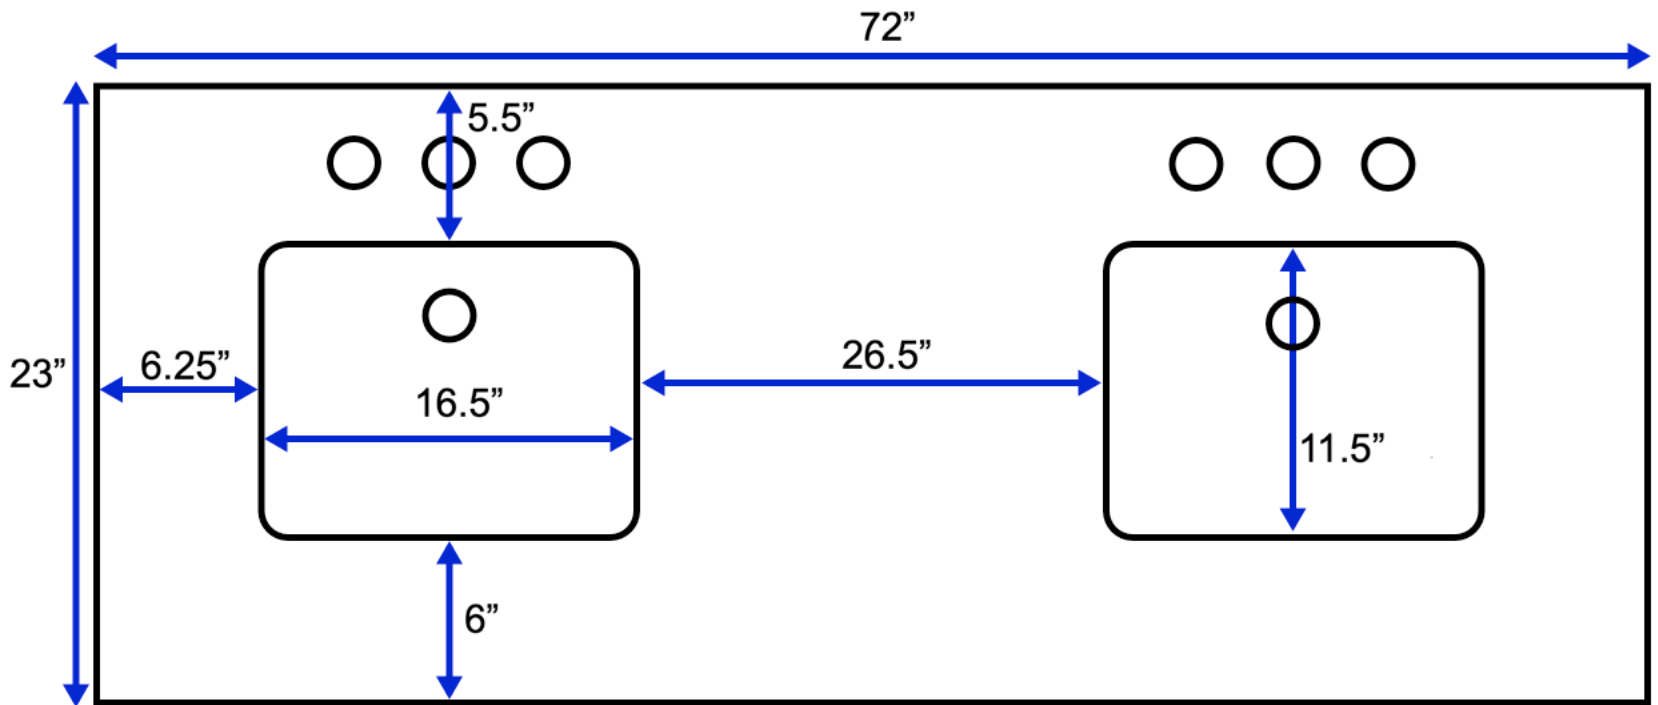

# Stockholm 72-inch Double Bath Vanity (Top View)

All measurements are approximate and rounded to the nearest quarter inch.  
Please allow for a slight margin of error.