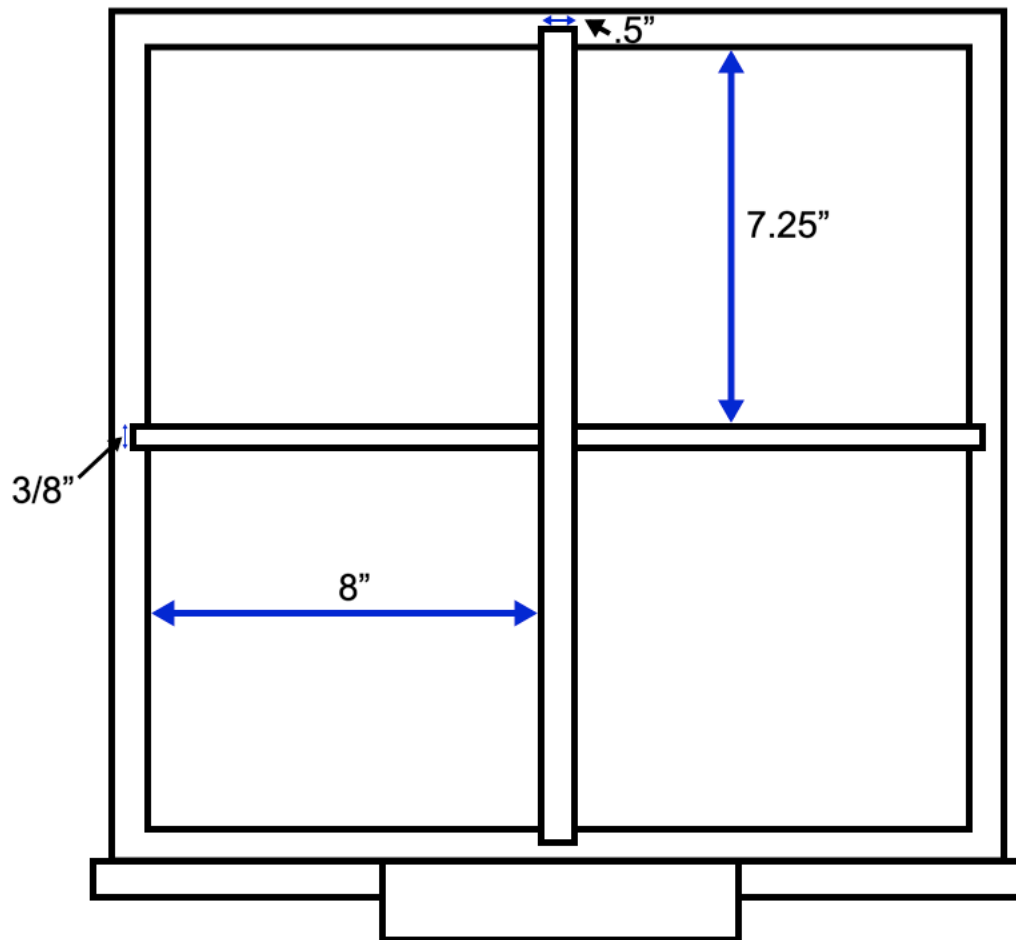

# Stockholm 72-inch Double Bath Vanity Top Drawer - Bird's Eye View

All measurements are approximate and rounded to the nearest quarter inch.  
Please allow for a slight margin of error.