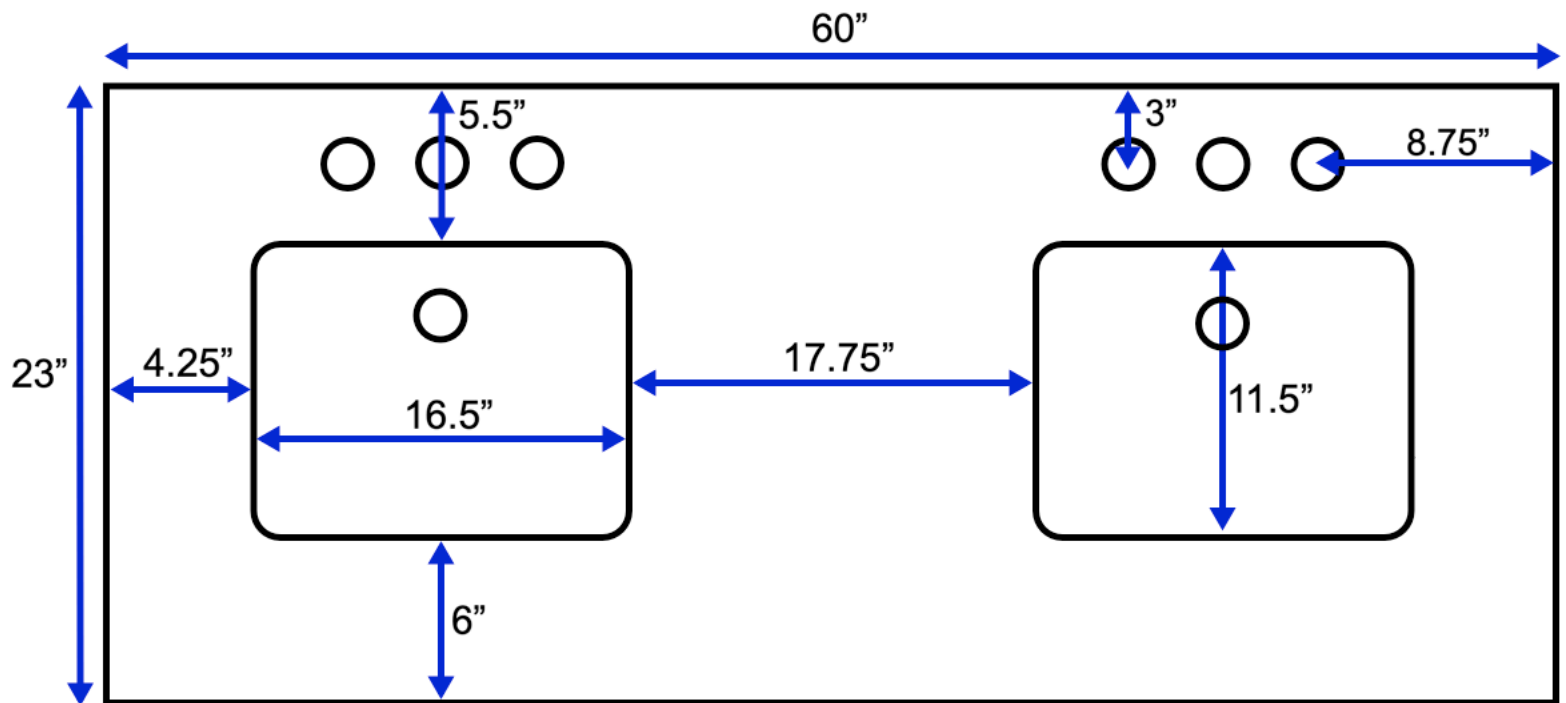

Stockholm 60-inch Double Bath Vanity (Top View)

All measurements are approximate and rounded to the nearest quarter inch.
Please allow for a slight margin of error.