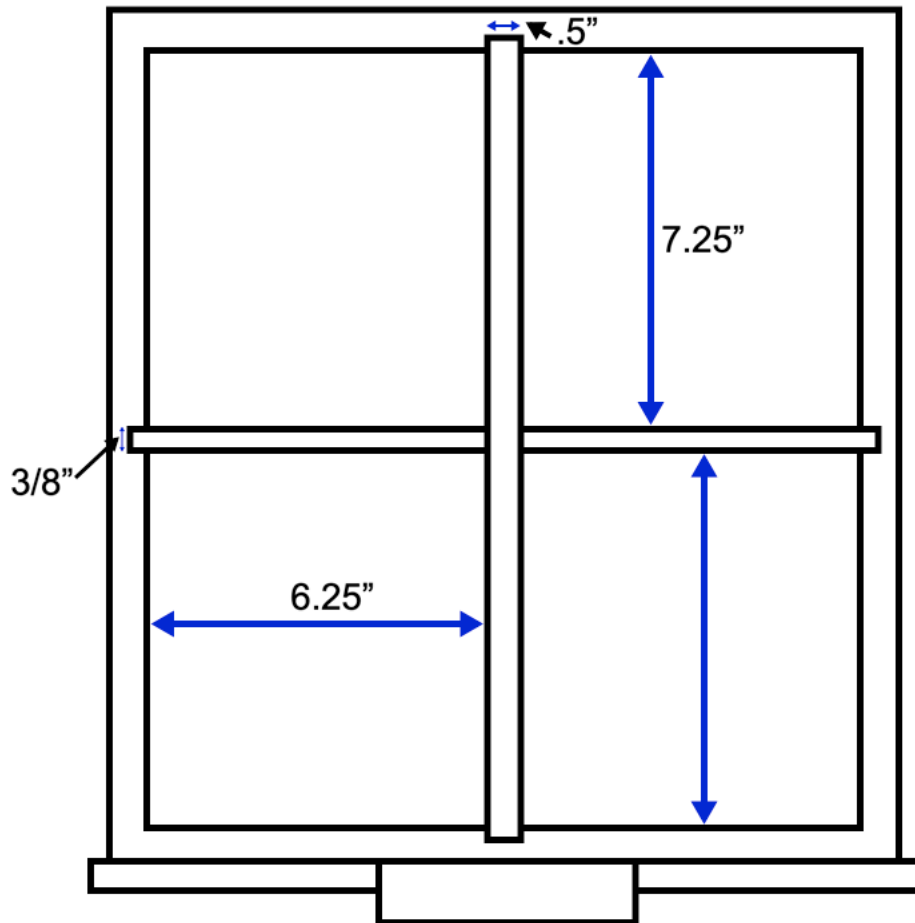

# Stockholm 60-inch Double Bath Vanity Top Drawer - Bird's Eye View

All measurements are approximate and rounded to the nearest quarter inch.  
Please allow for a slight margin of error.