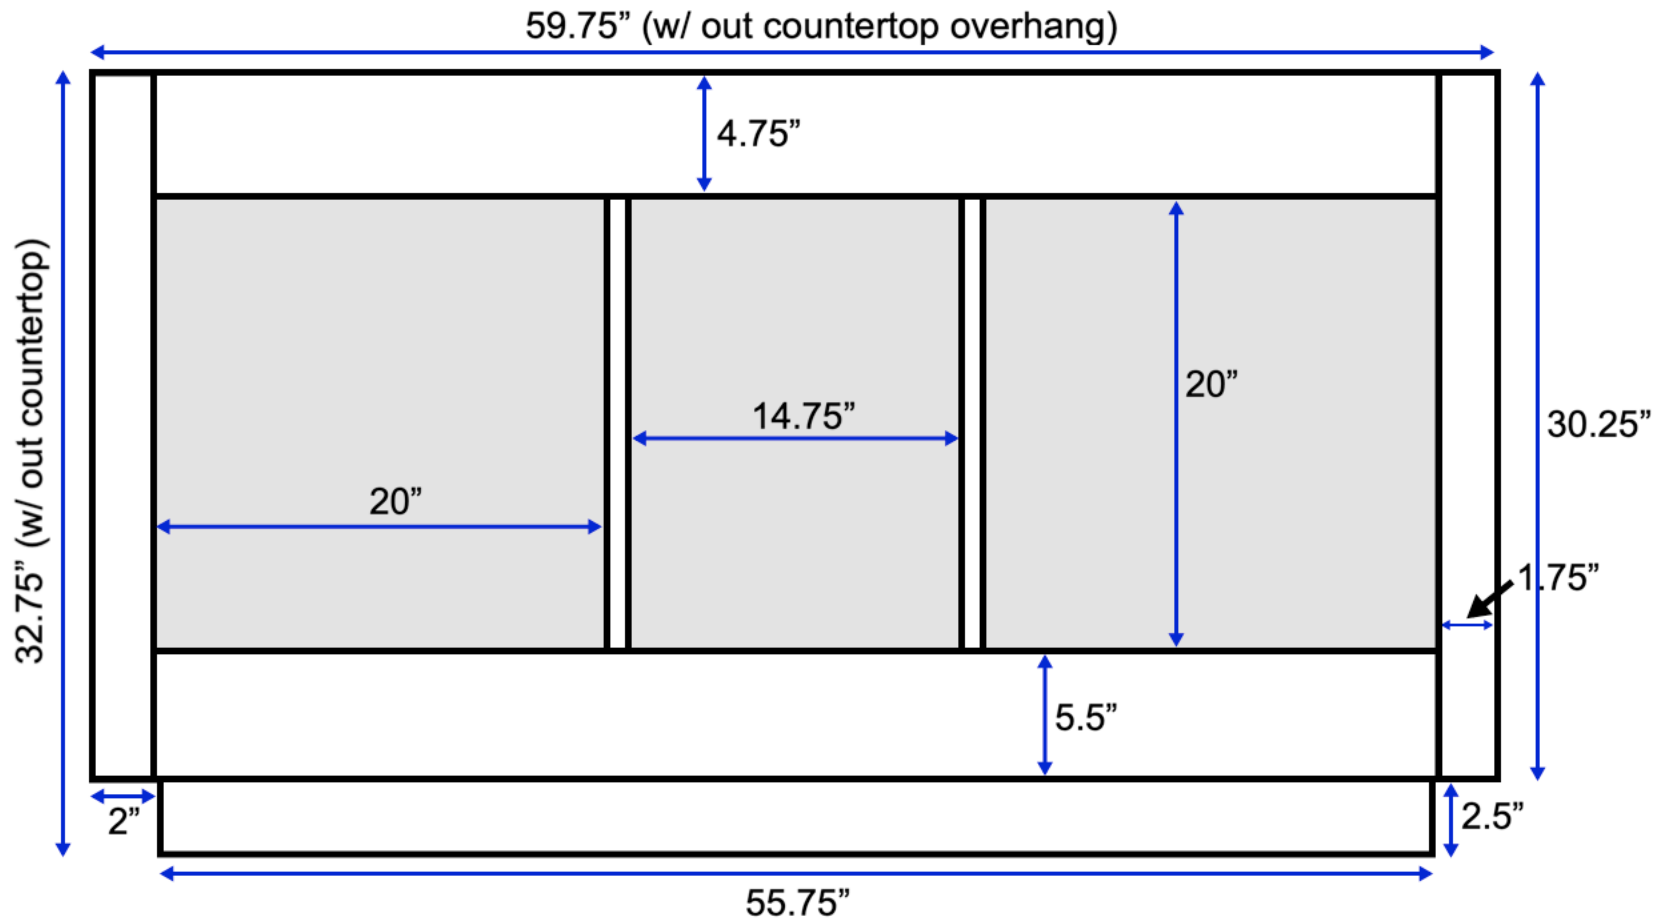

# Stockholm 60-inch Double Bath Vanity (Back View)

All measurements are approximate and rounded to the nearest quarter inch.  
Please allow for a slight margin of error.