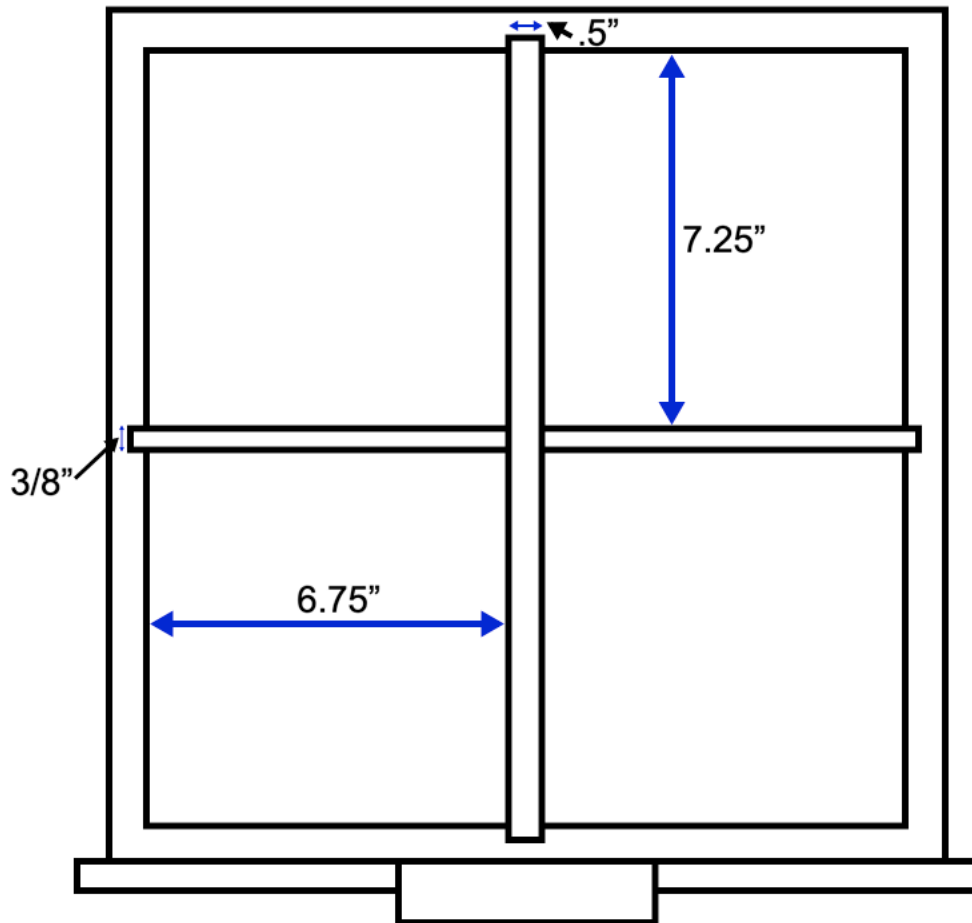

Stockholm 60-inch Single Bath Vanity Top Drawers - Bird's Eye View

All measurements are approximate and rounded to the nearest quarter inch.
Please allow for a slight margin of error.