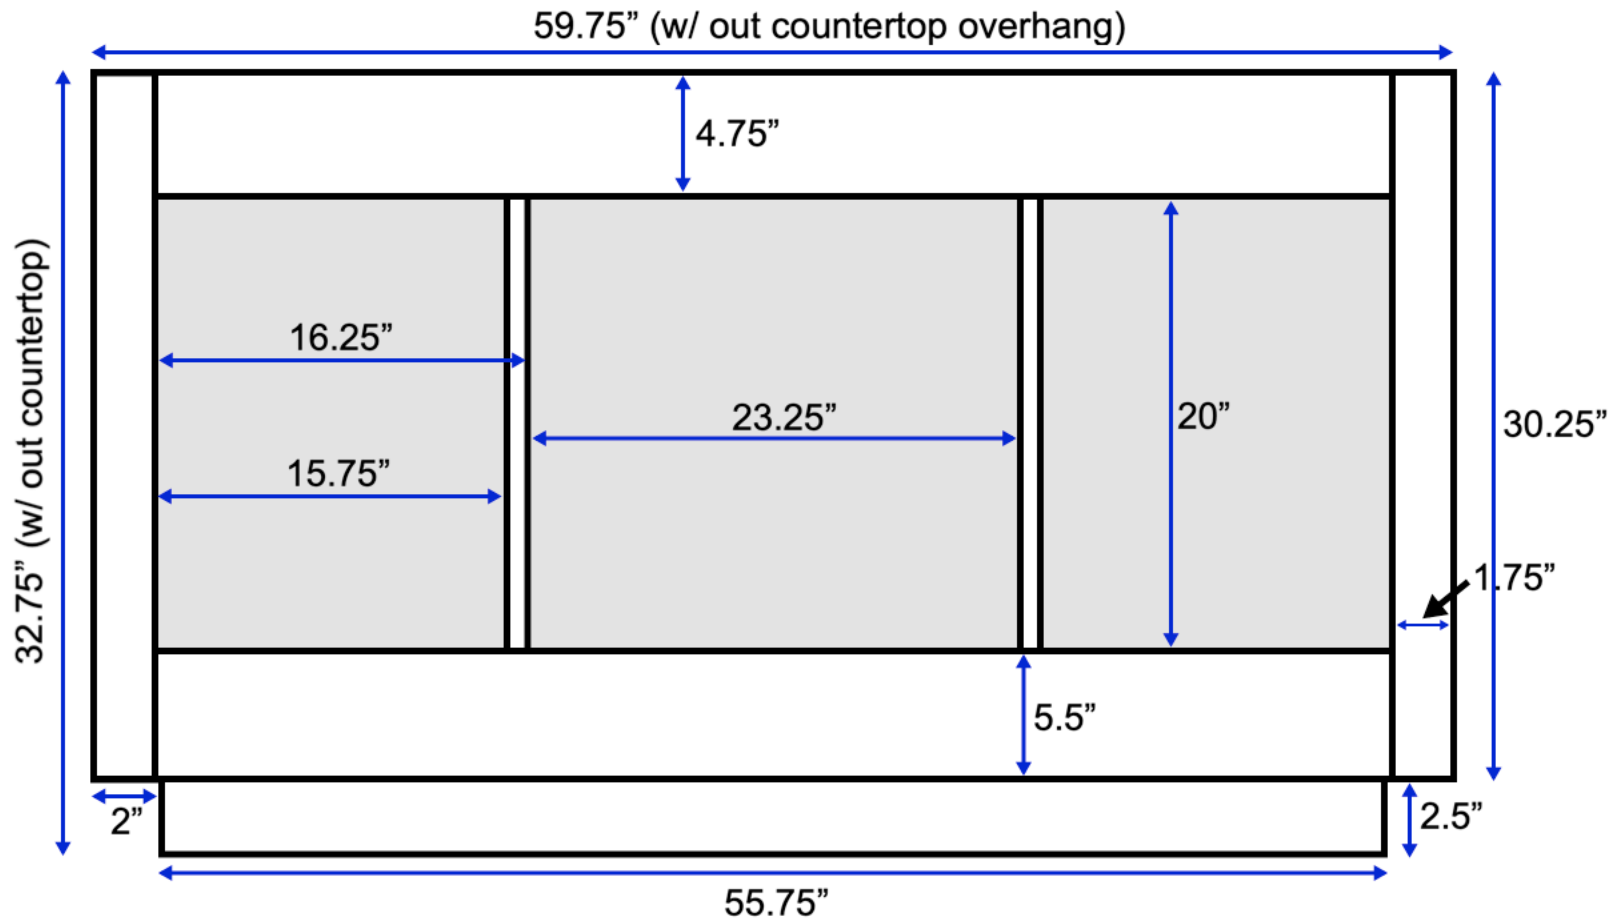

Stockholm 60-inch Single Bath Vanity (Back View)

All measurements are approximate and rounded to the nearest quarter inch.
Please allow for a slight margin of error.