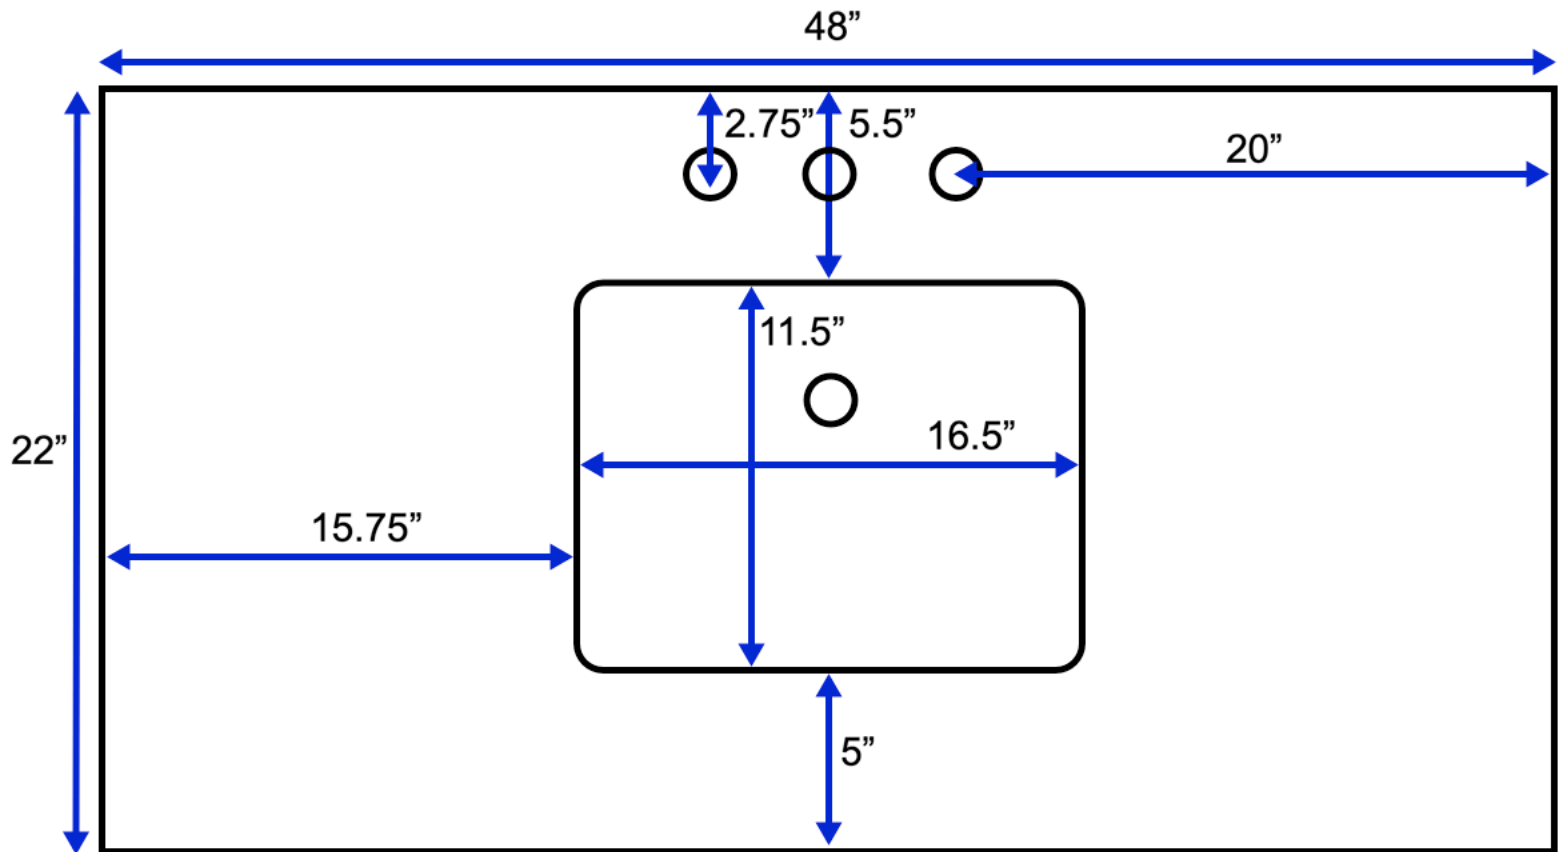

Stockholm 48-inch Bath Vanity (Top View)

All measurements are approximate and rounded to the nearest quarter inch.
Please allow for a slight margin of error.