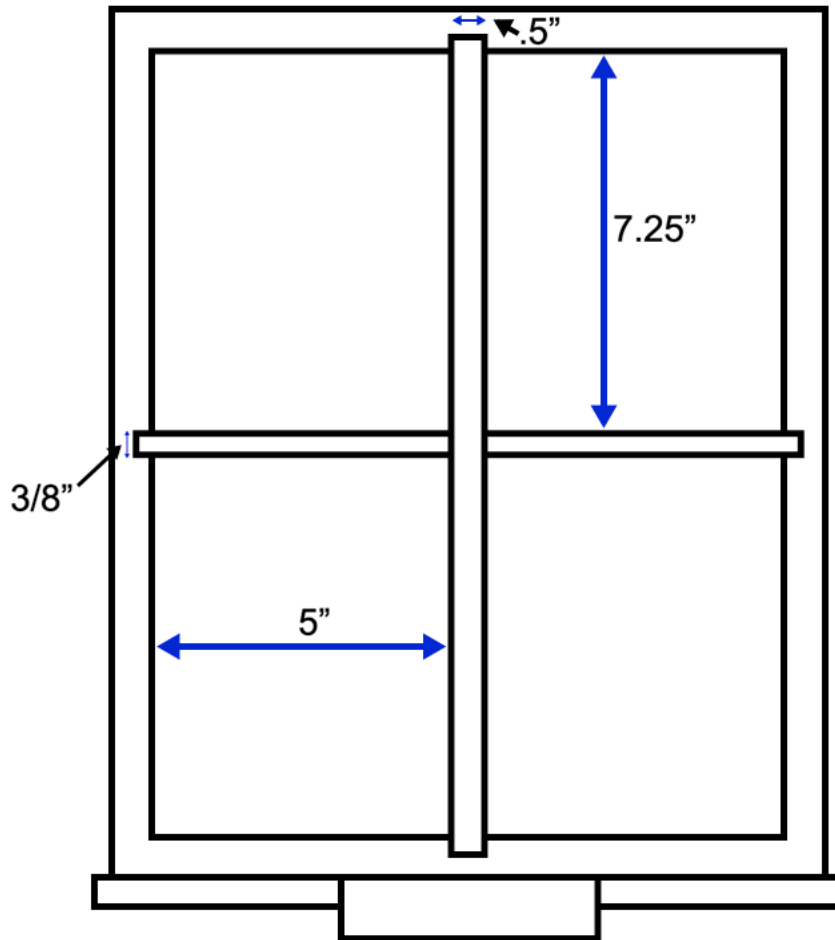

Stockholm 48-inch Bath Vanity Top Drawers - Bird's Eye View

All measurements are approximate and rounded to the nearest quarter inch.
Please allow for a slight margin of error.