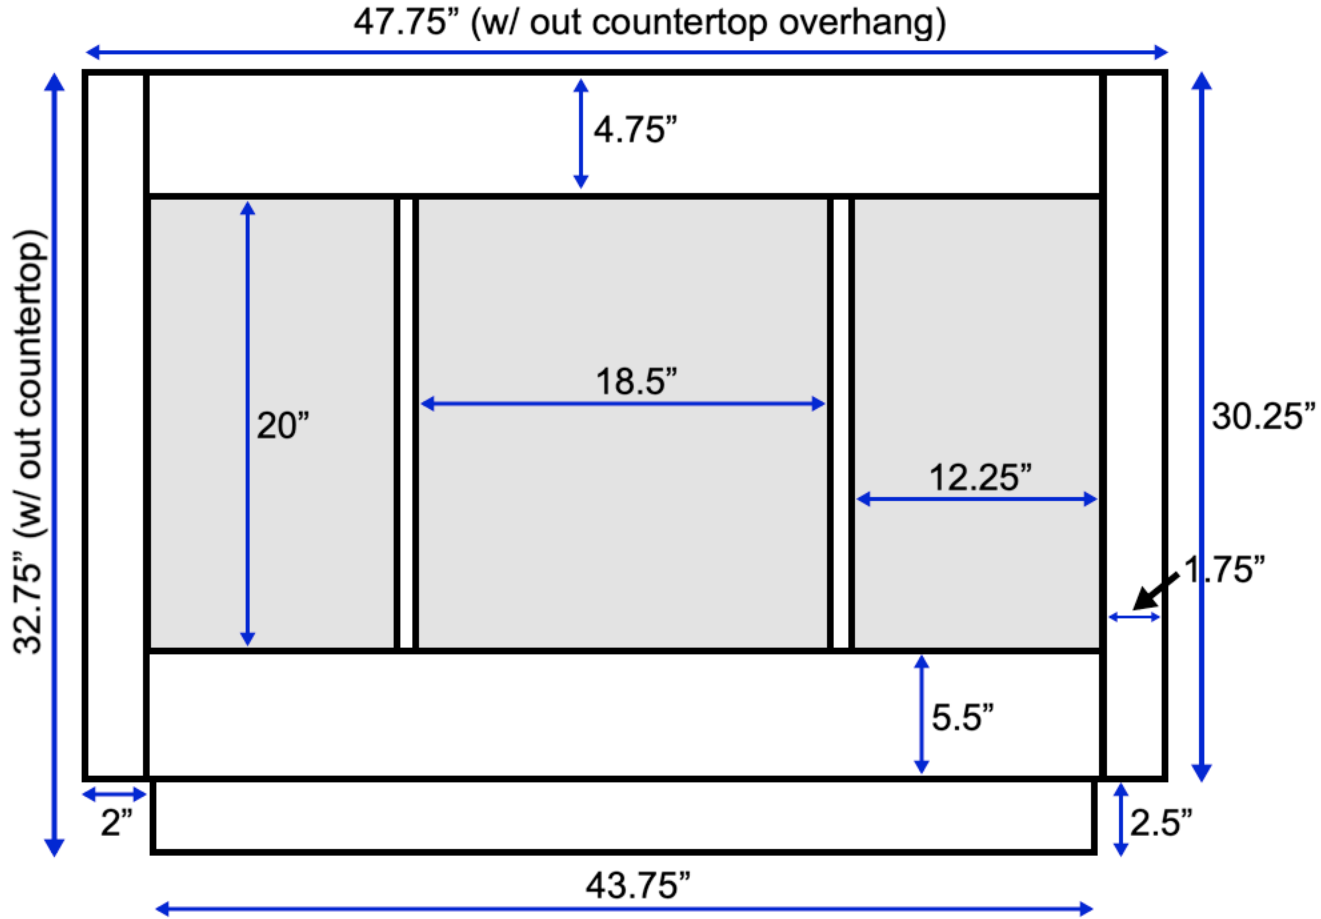

# Stockholm 48-inch Bath Vanity (Back View)

All measurements are approximate and rounded to the nearest quarter inch.  
Please allow for a slight margin of error.