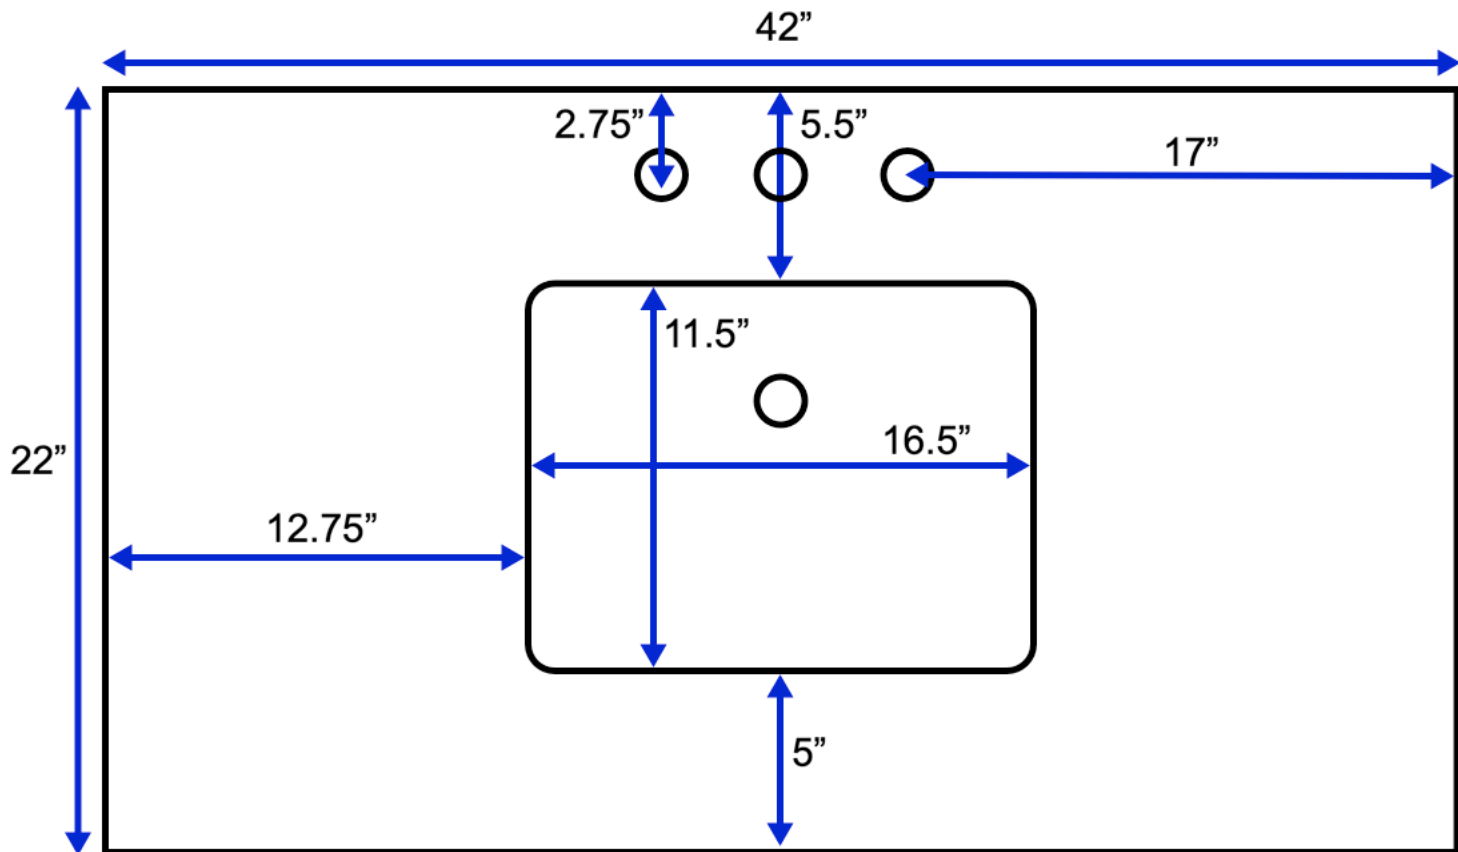

Stockholm 42-inch Bath Vanity (Top View)

All measurements are approximate and rounded to the nearest quarter inch.
Please allow for a slight margin of error.