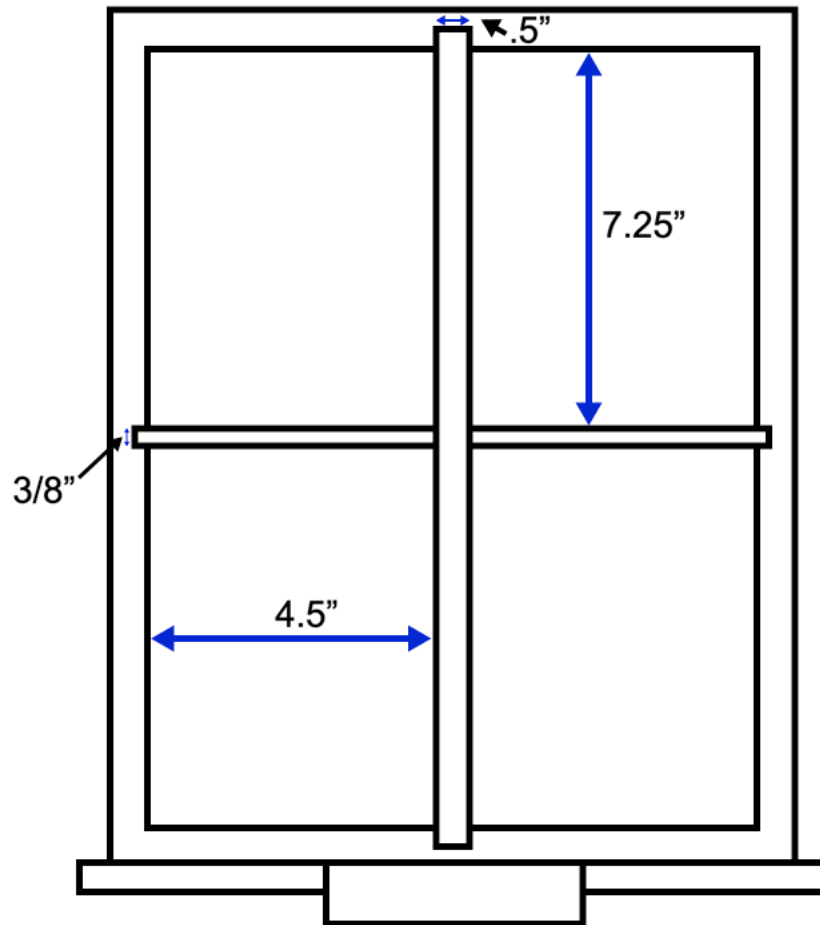

Stockholm 42-inch Bath Vanity Top Drawers - Bird's Eye View

All measurements are approximate and rounded to the nearest quarter inch.
Please allow for a slight margin of error.