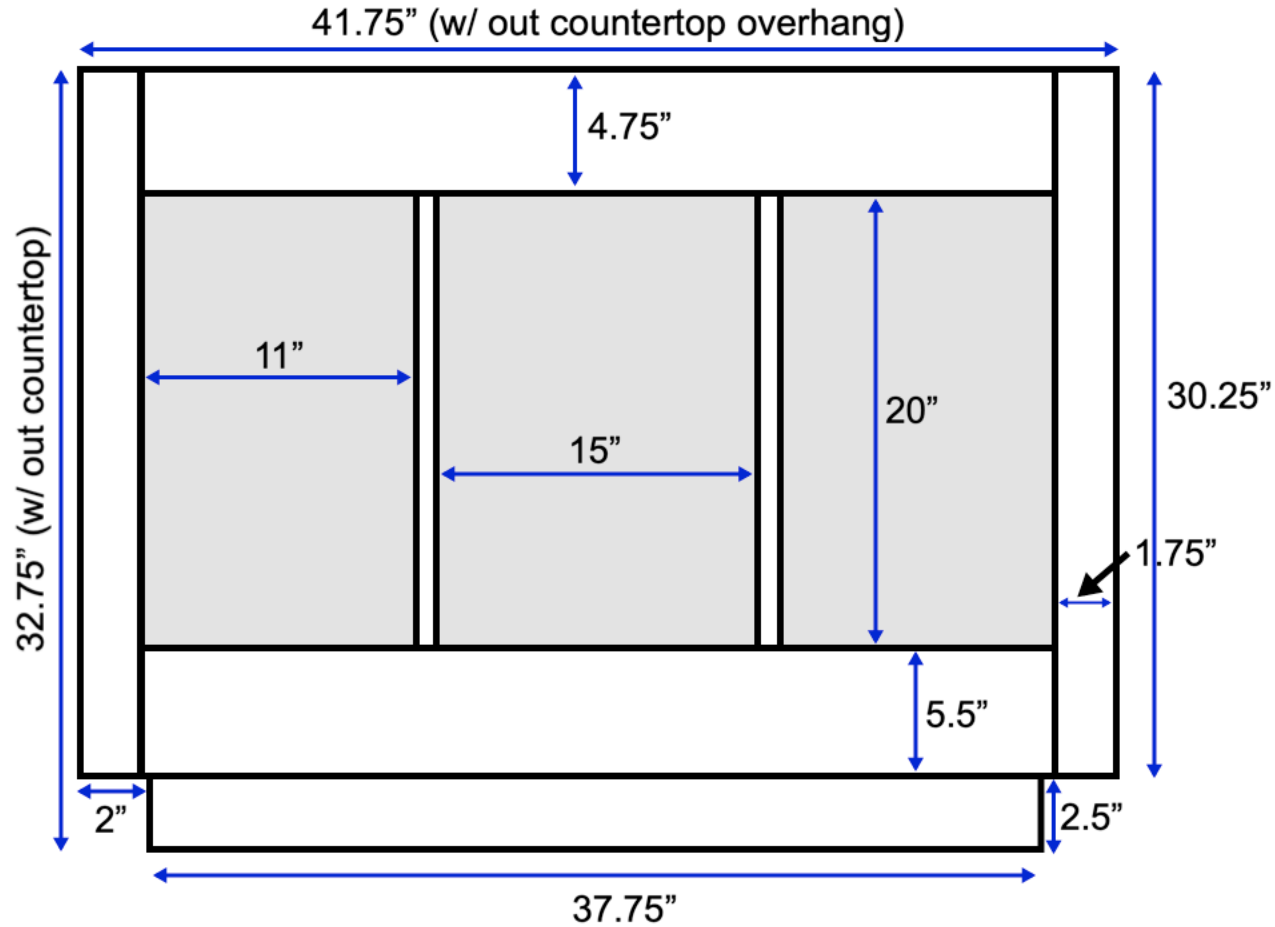

Stockholm 42-inch Bath Vanity (Back View)

All measurements are approximate and rounded to the nearest quarter inch.
Please allow for a slight margin of error.