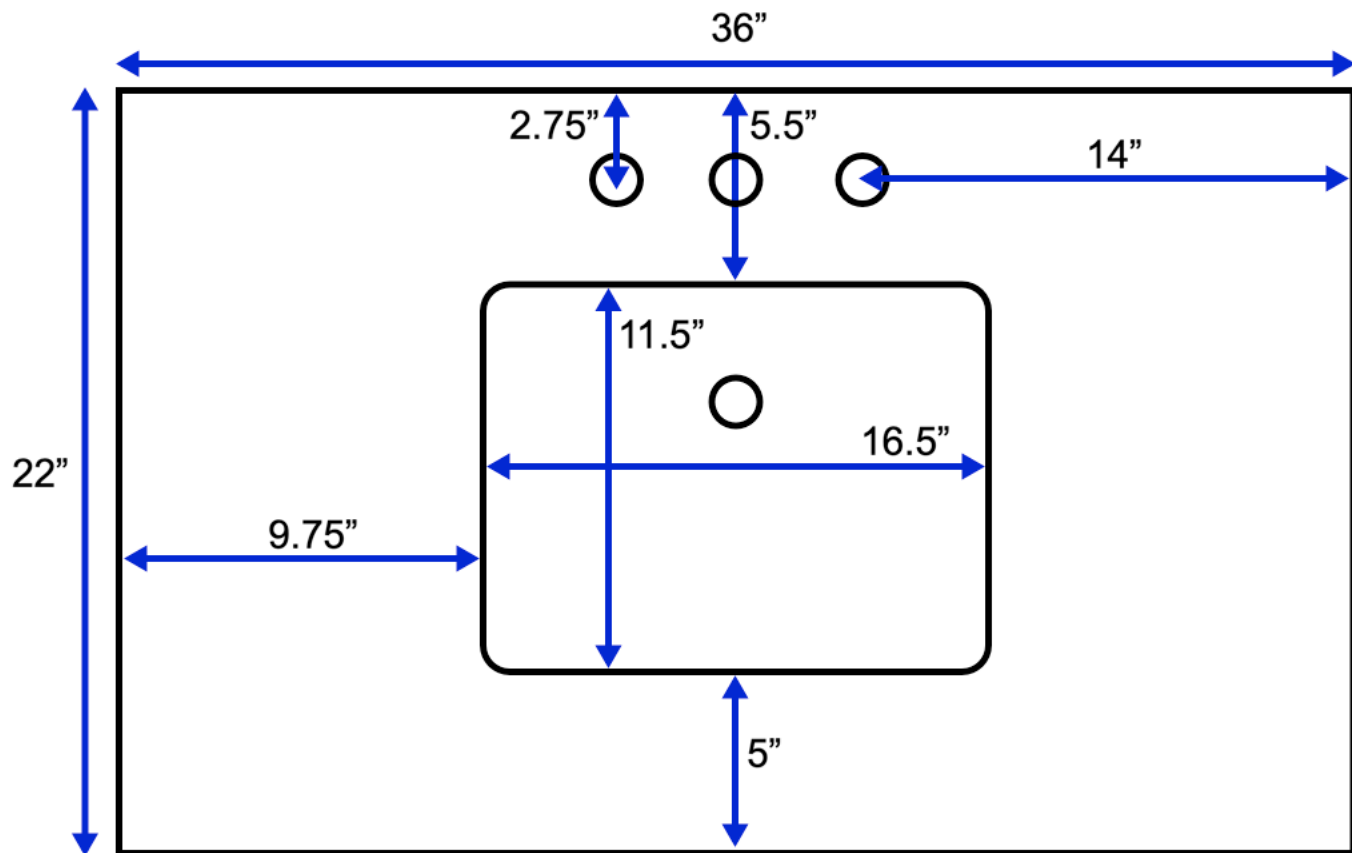

Stockholm 36-inch Bath Vanity (Top View)

All measurements are approximate and rounded to the nearest quarter inch.
Please allow for a slight margin of error.