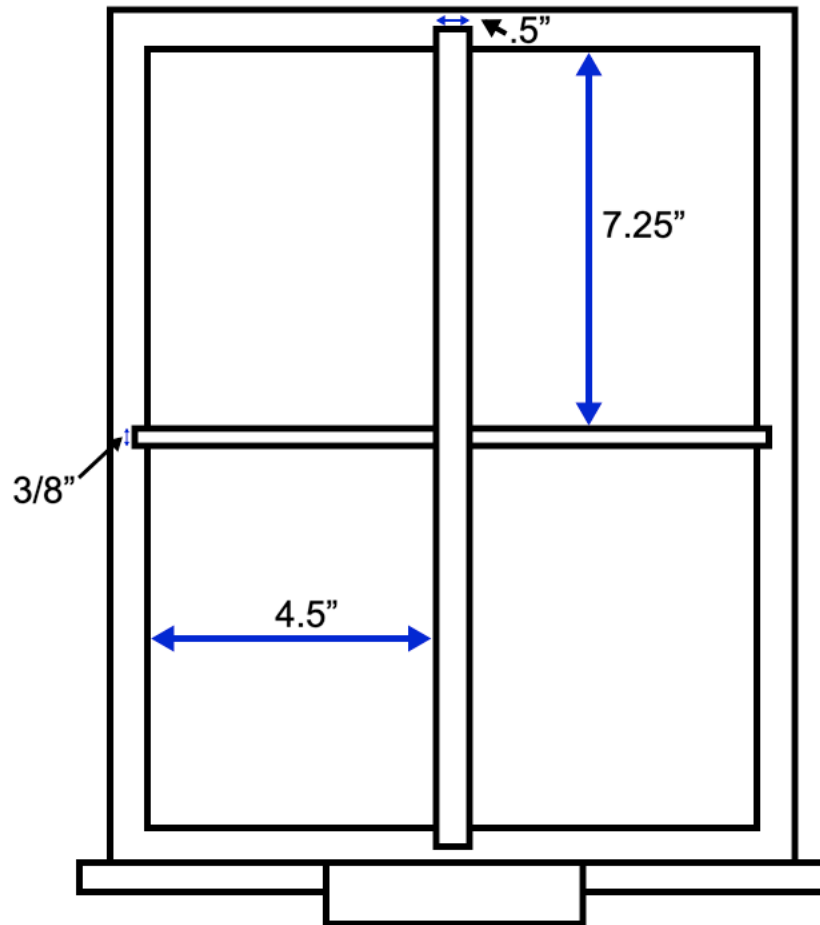

Stockholm 36-inch Bath Vanity Top Drawer - Bird's Eye View

All measurements are approximate and rounded to the nearest quarter inch.
Please allow for a slight margin of error.