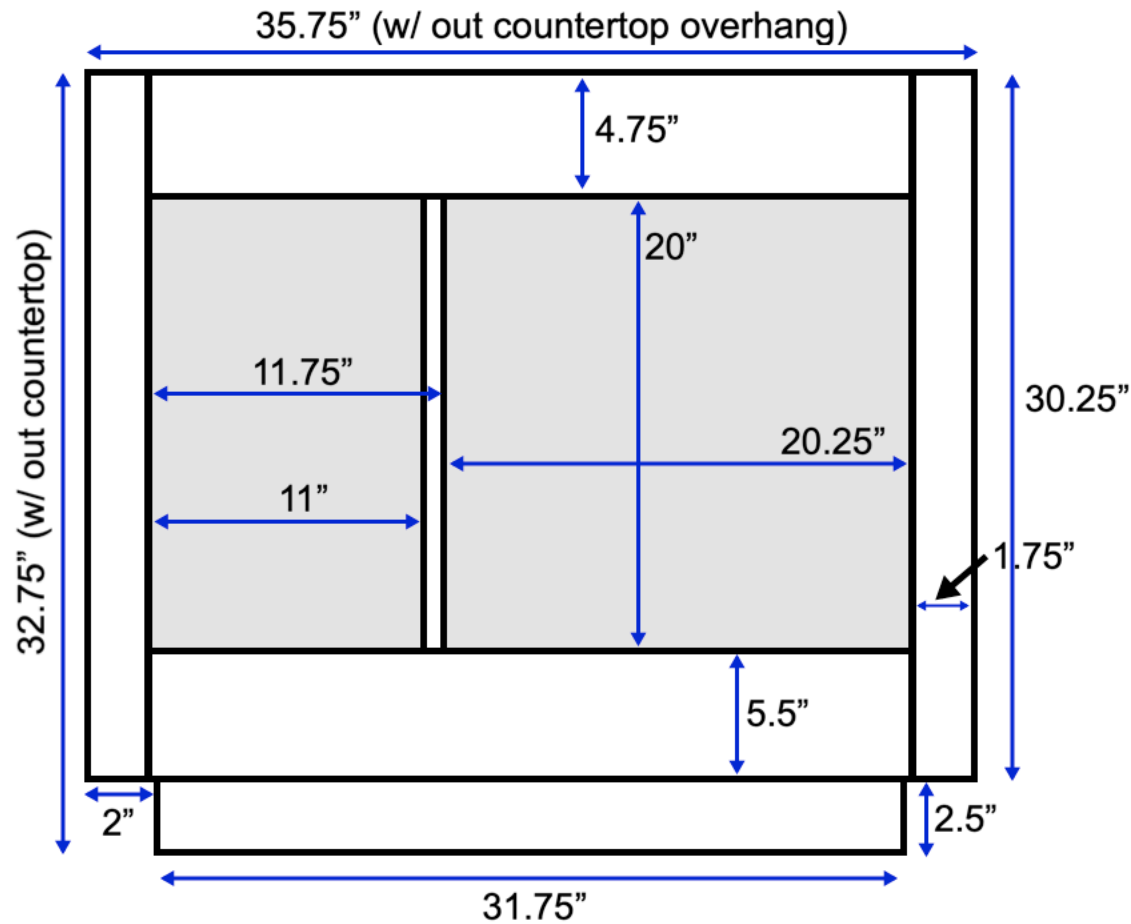

Stockholm 36-inch Bath Vanity (Back View)

All measurements are approximate and rounded to the nearest quarter inch.
Please allow for a slight margin of error.