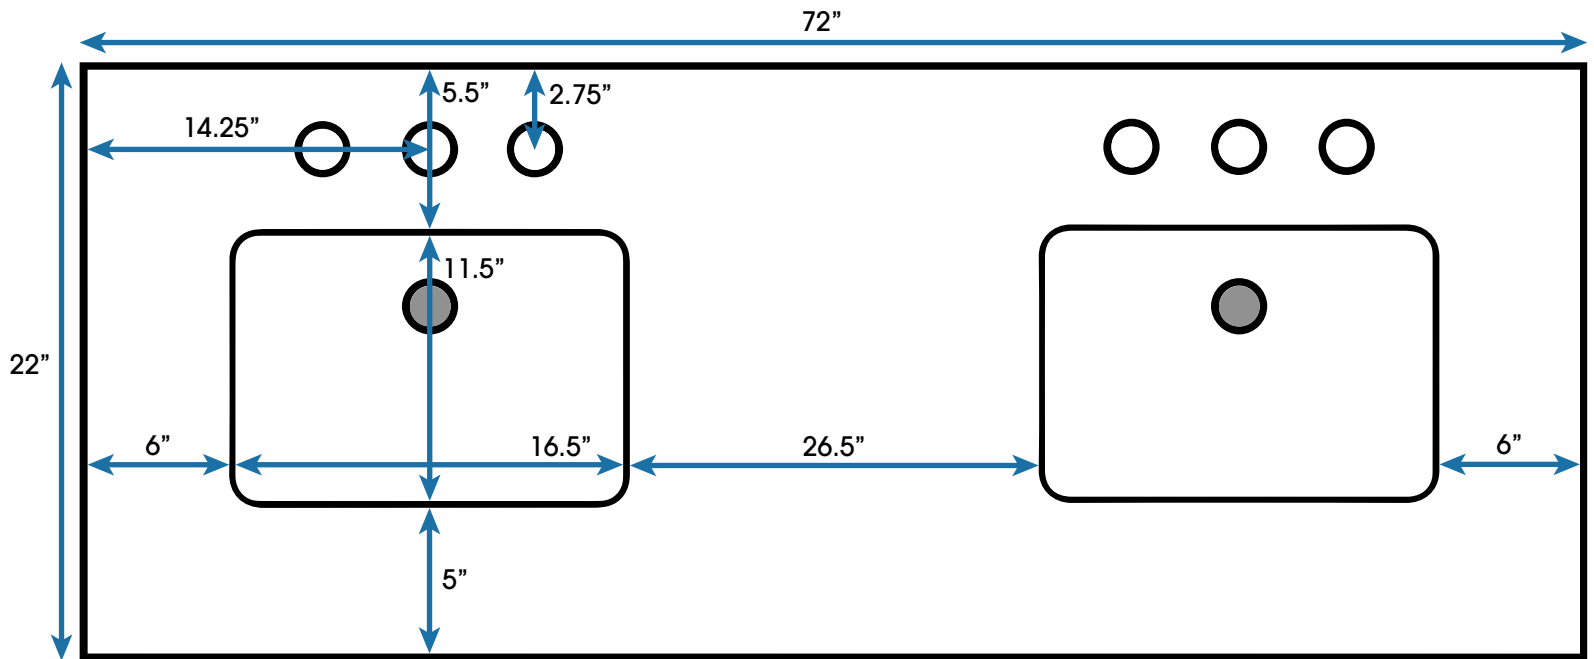

Copenhagen 72-inch Double Bath Vanity **(Top View)**

**All measurements are approximate and rounded to the nearest quarter inch
Please allow for a slight margin of error**