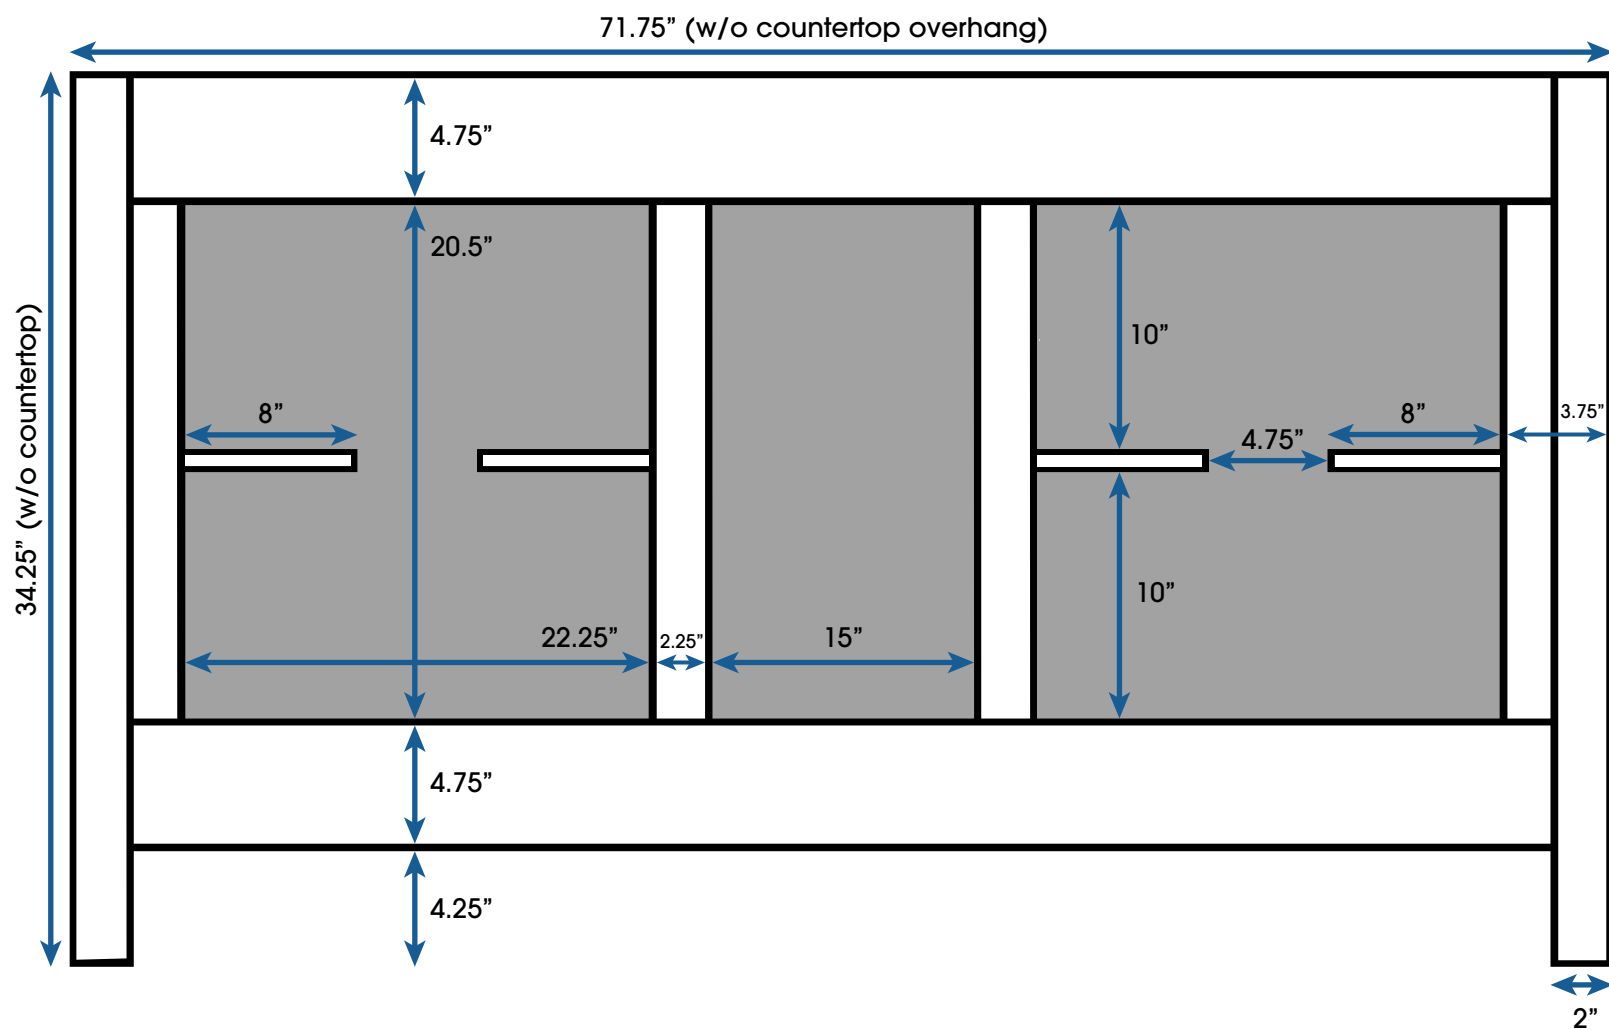

Copenhagen 72-inch Double Bath Vanity (Back View)

**All measurements are approximate and rounded to the nearest quarter inch
Please allow for a slight margin of error**