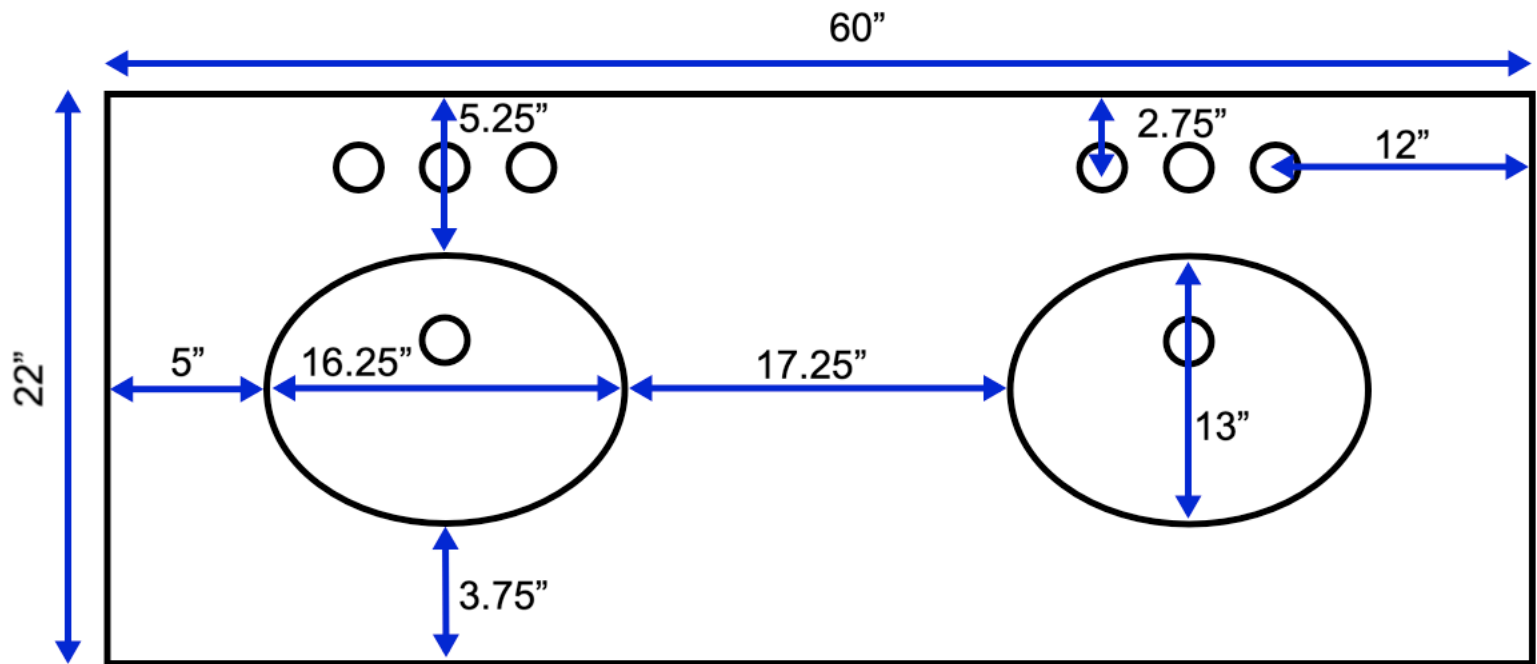

Horizon 60-inch Double Bath Vanity (Top View)

All measurements are approximate and rounded to the nearest quarter inch.
Please allow for a slight margin of error.