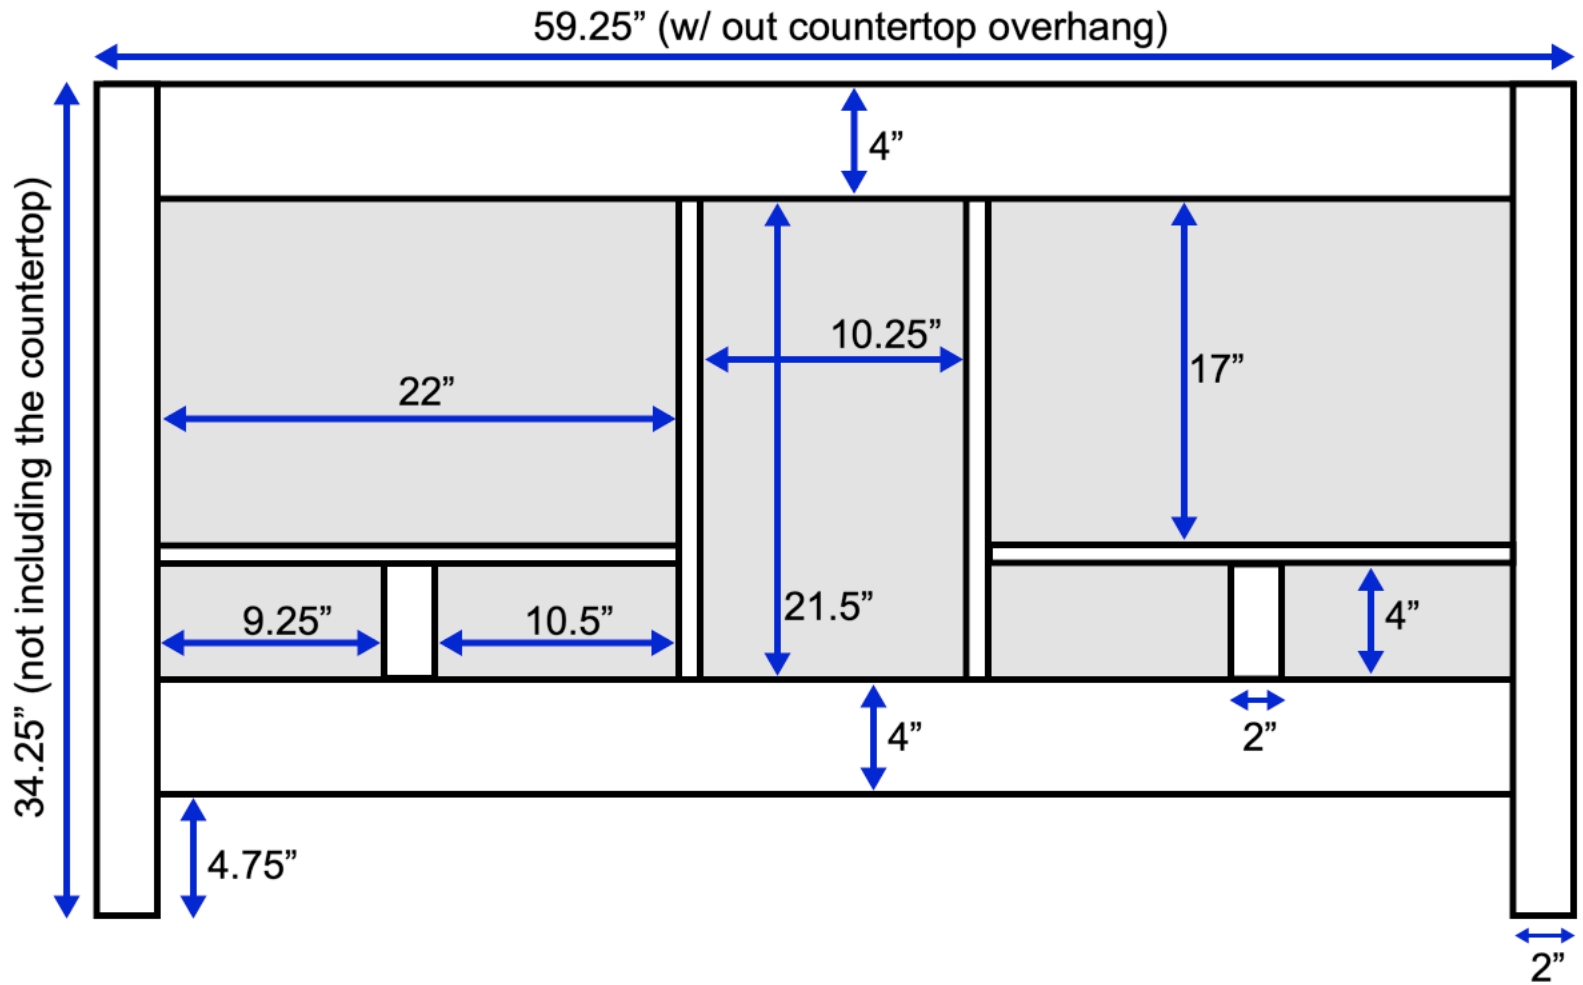

Horizon 60-inch Double Bath Vanity (Back View)

All measurements are approximate and rounded to the nearest quarter inch.
Please allow for a slight margin of error.