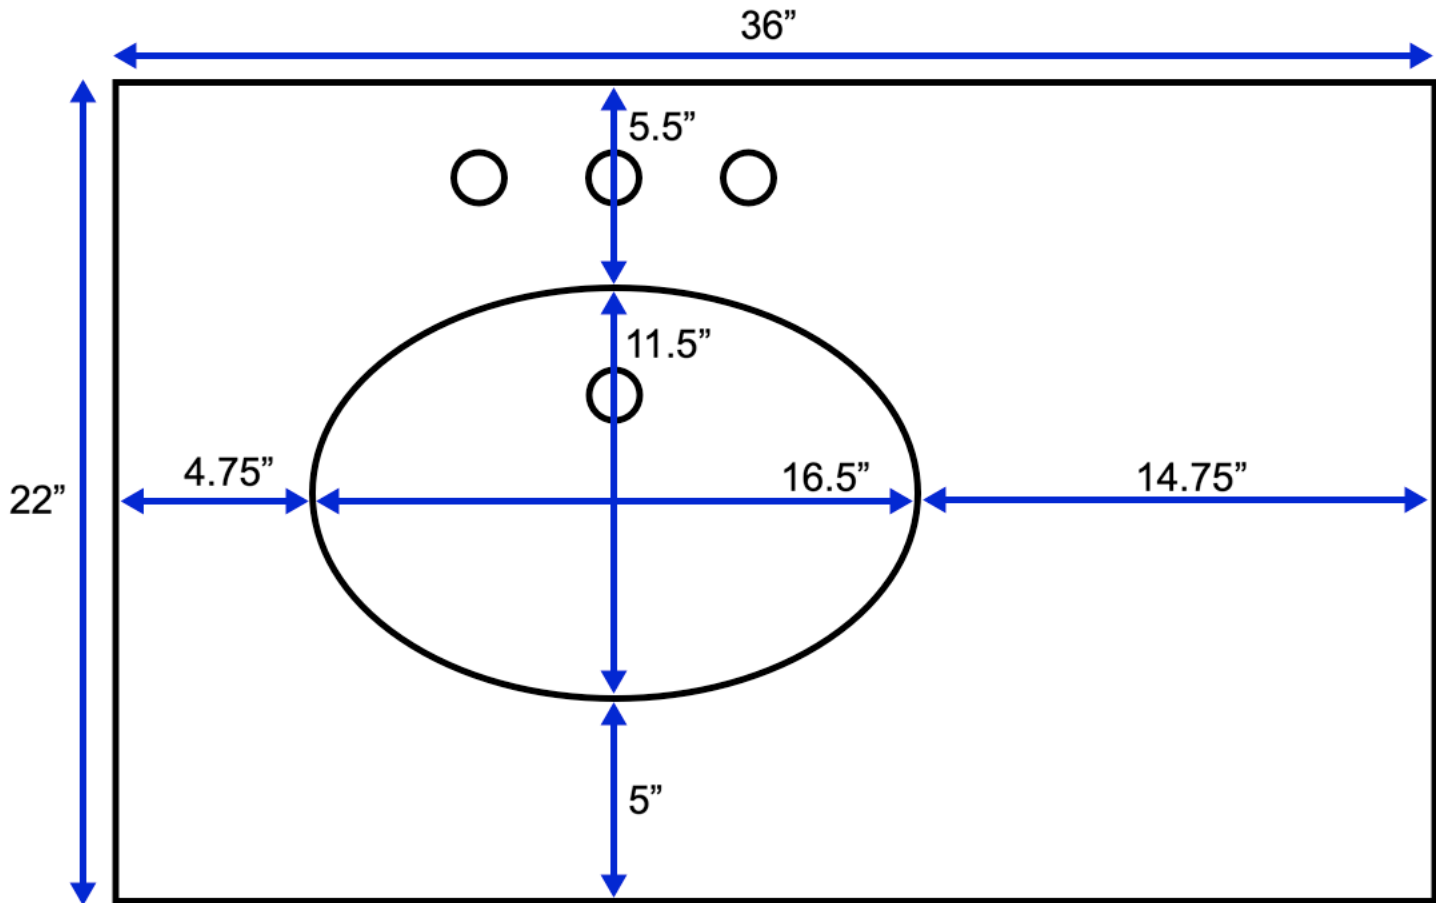

Horizon 36-inch Bath Vanity (Top View)

All measurements are approximate and rounded to the nearest quarter inch.
Please allow for a slight margin of error.