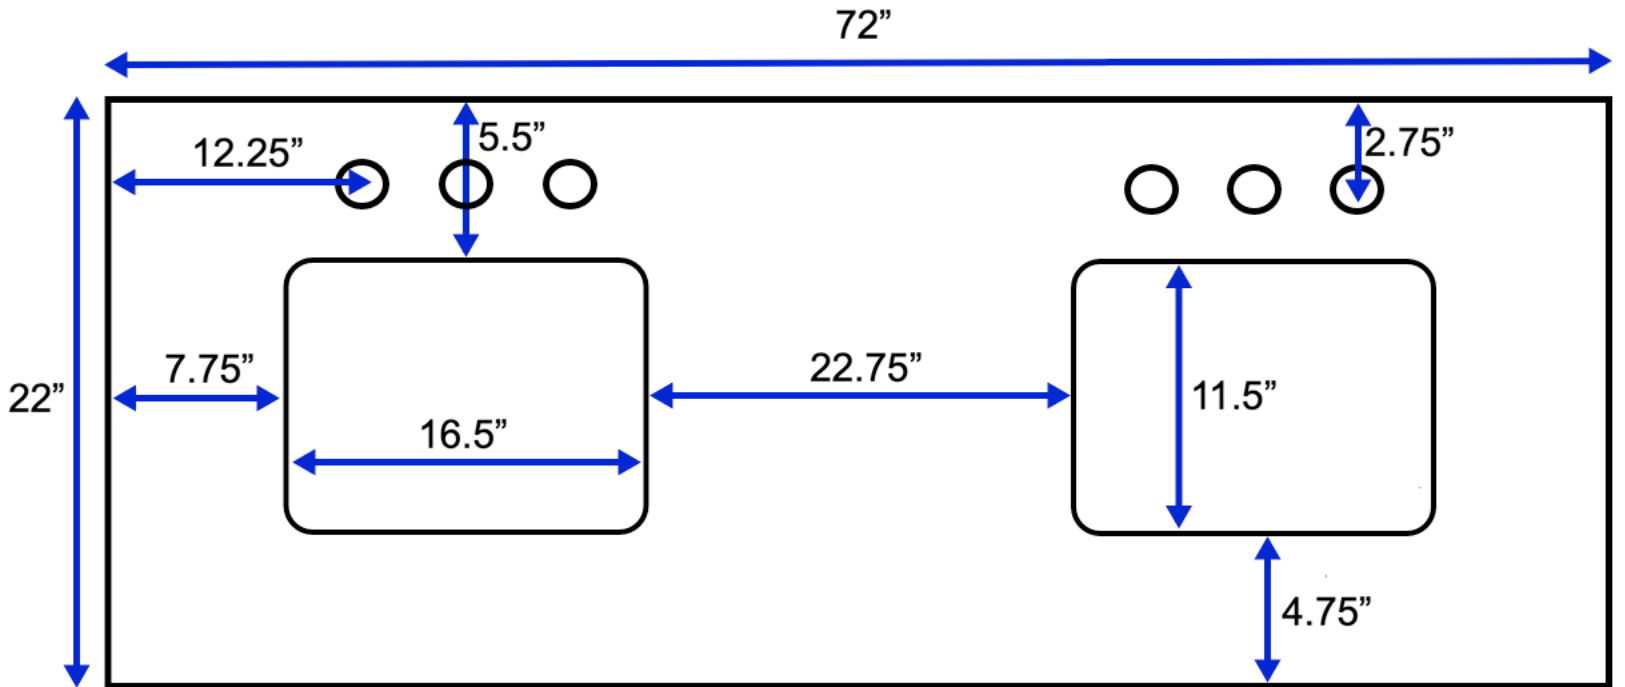

Lakeshore 72-inch Double Vanity (Top View)

All measurements are approximate and rounded to the nearest quarter inch.
Please allow for a slight margin of error.