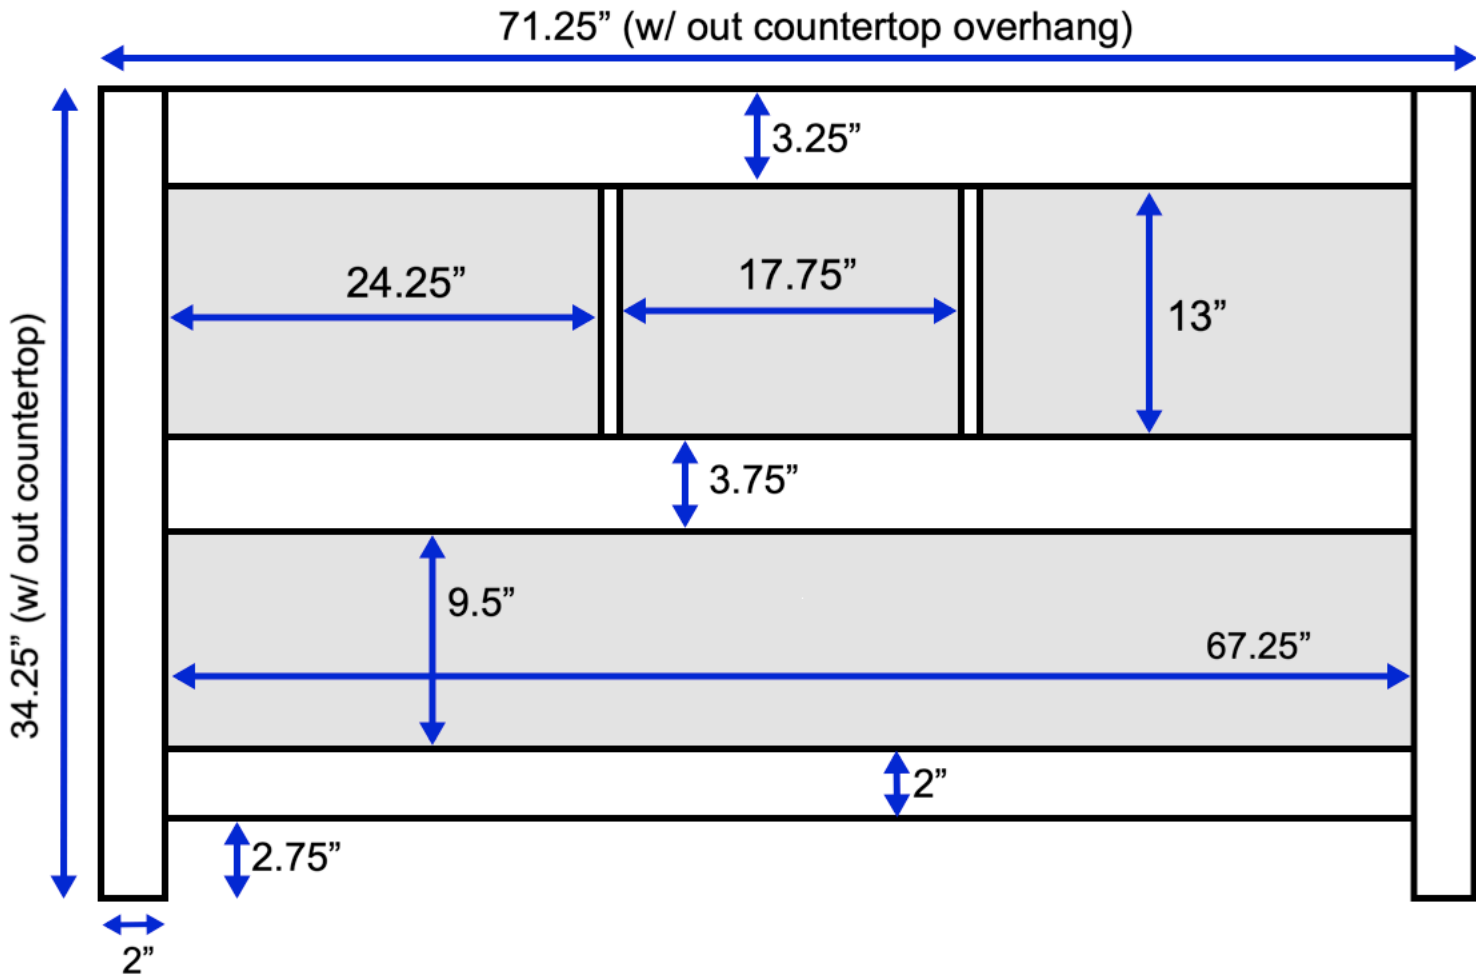

Lakeshore 72-inch Double Vanity (Back View)

All measurements are approximate and rounded to the nearest quarter inch.
Please allow for a slight margin of error.