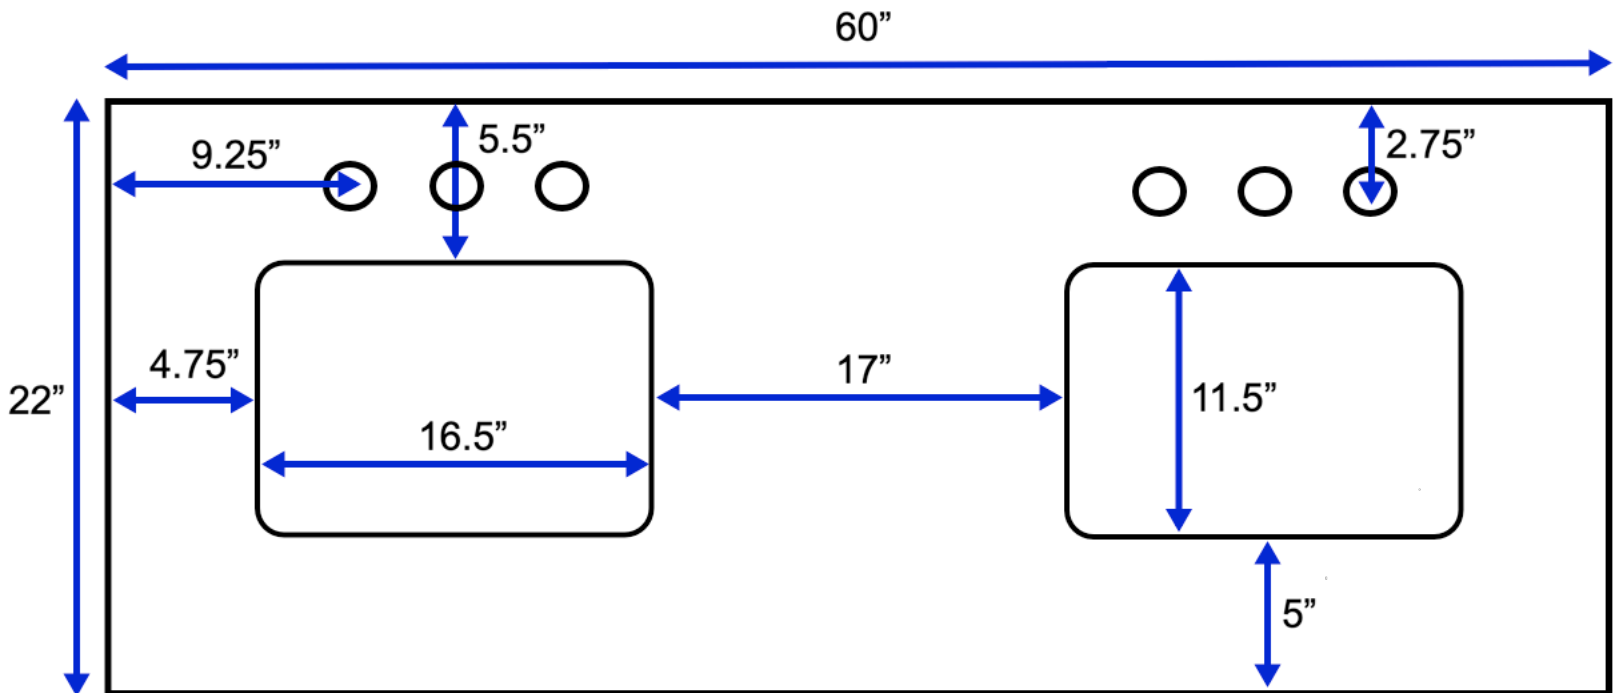

Lakeshore 60-inch Double Vanity (Top View)

All measurements are approximate and rounded to the nearest quarter inch.
Please allow for a slight margin of error.