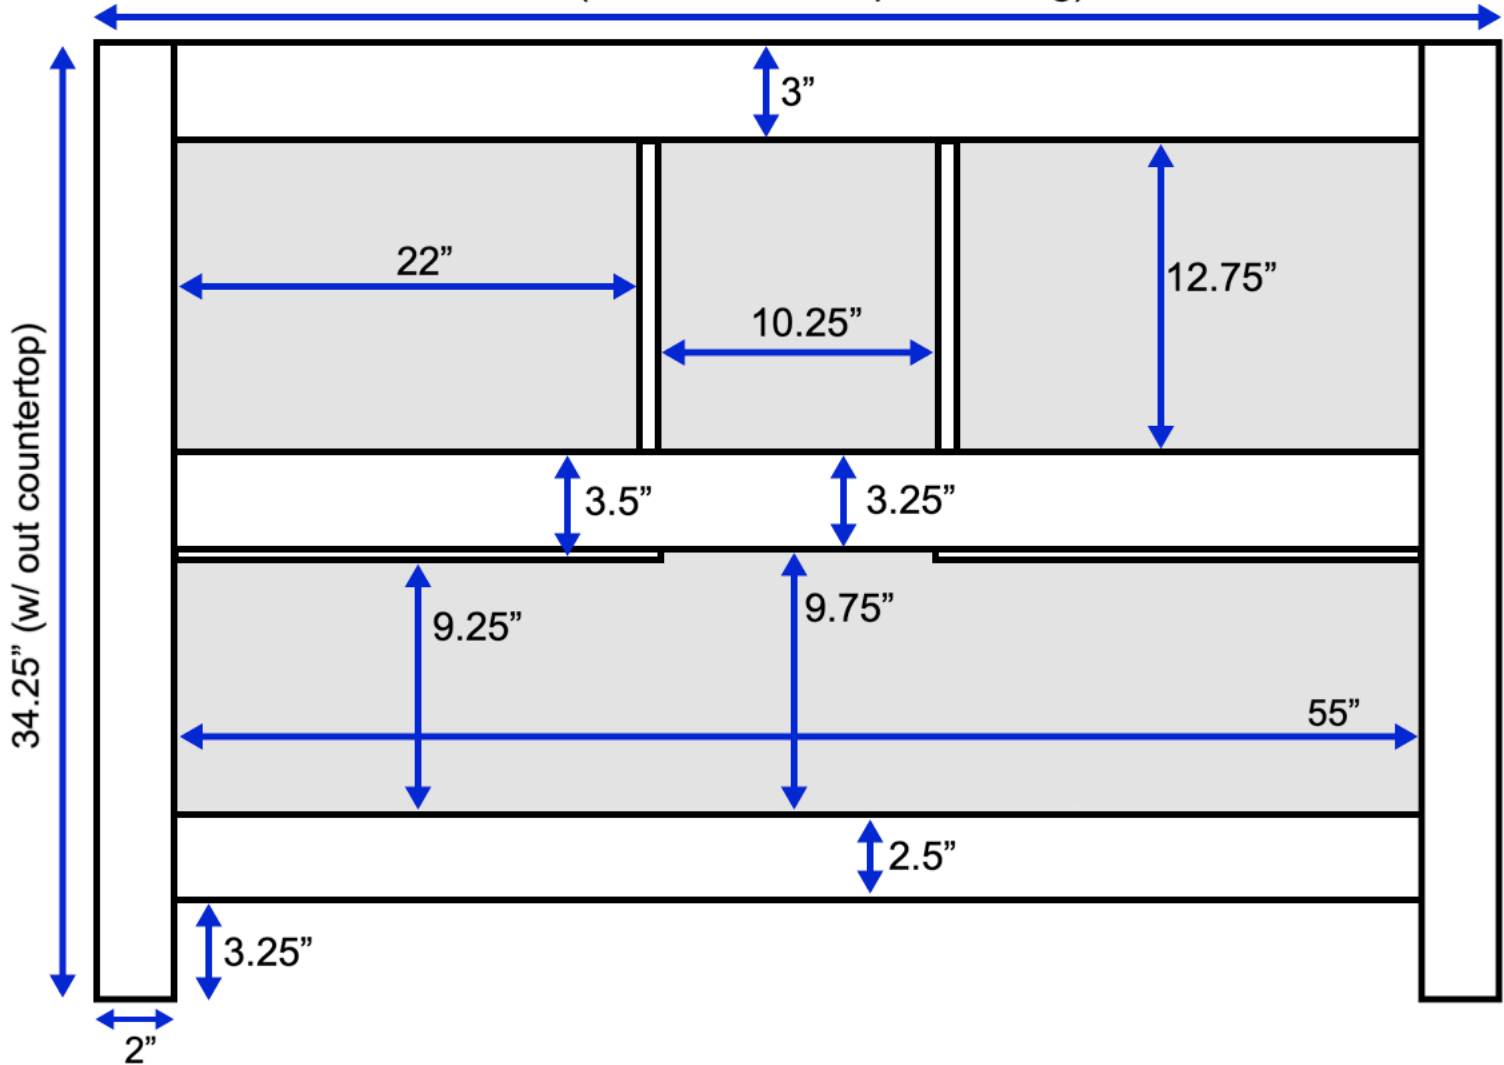

# Lakeshore 60-inch Double Vanity (Back View)

59" (w/ out countertop overhang)

All measurements are approximate and rounded to the nearest quarter inch.  
Please allow for a slight margin of error.