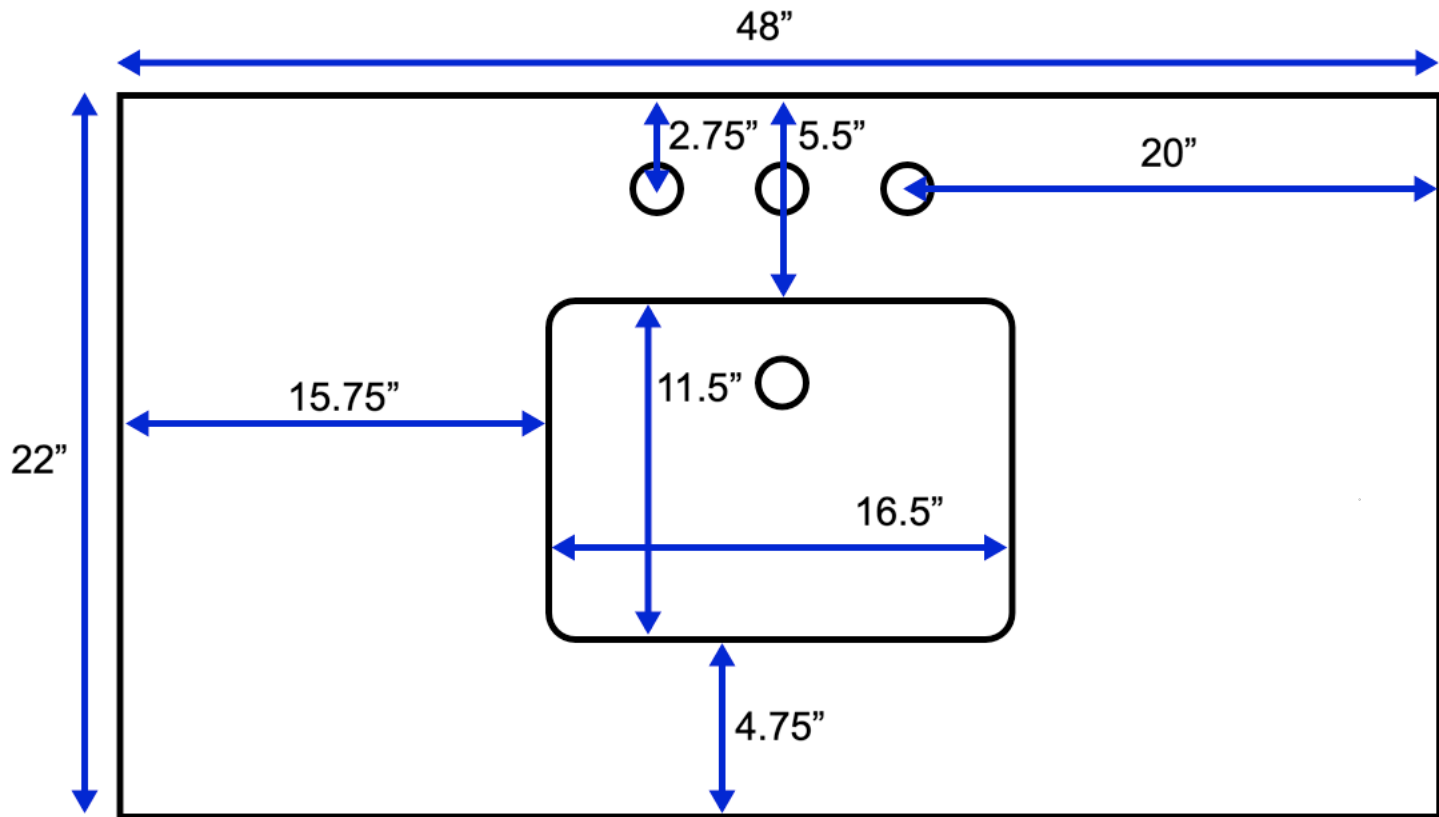

# Lakeshore 48-inch Bath Vanity (Top View)

All measurements are approximate and rounded to the nearest quarter inch.  
Please allow for a slight margin of error.