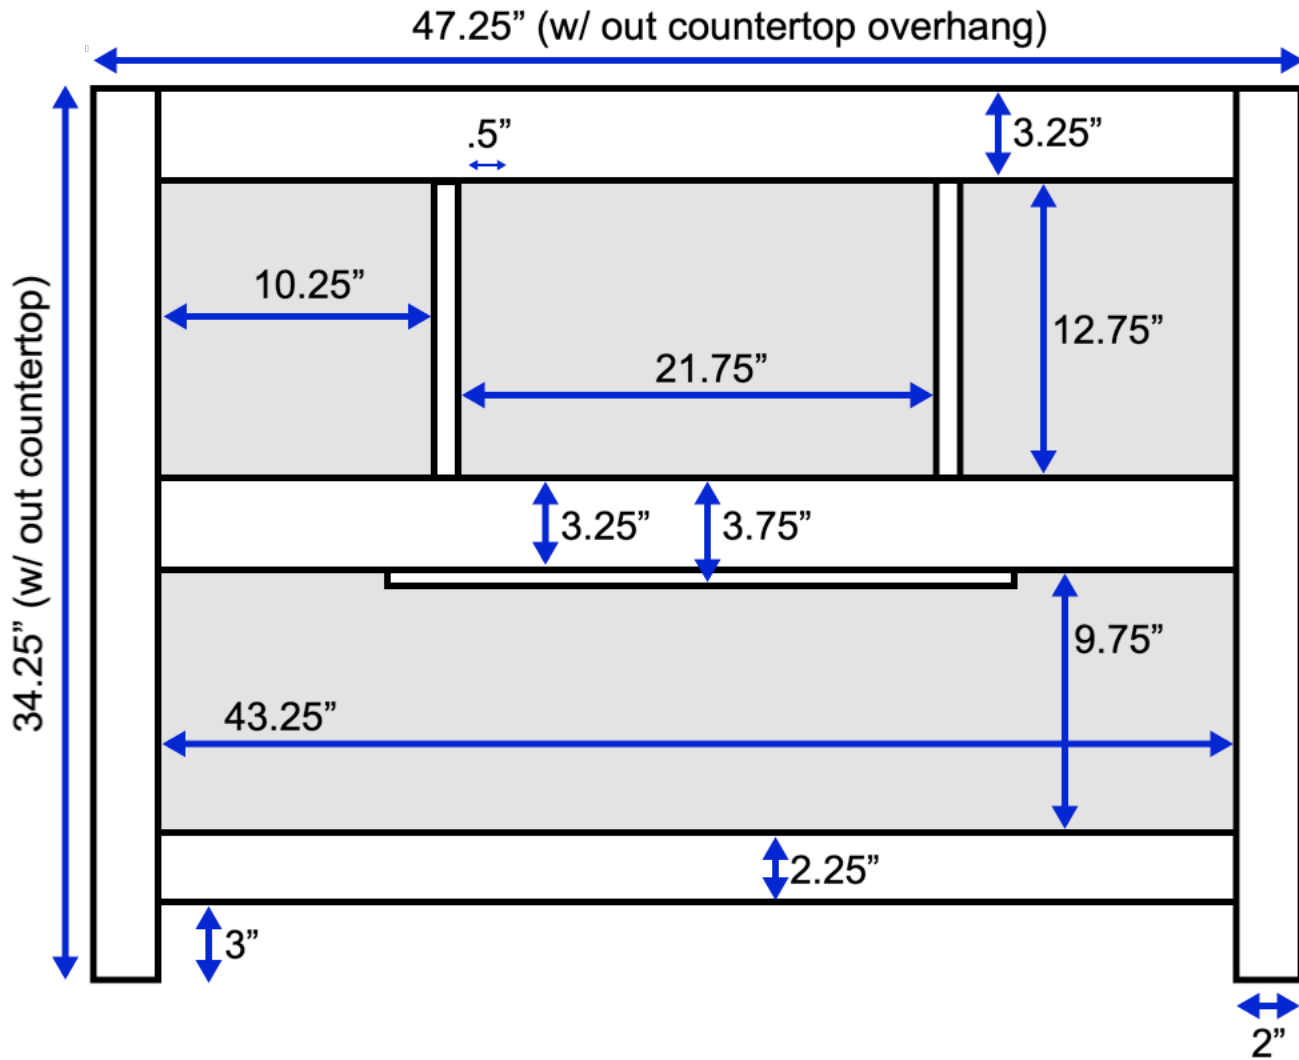

Lakeshore 48-inch Bath Vanity (Back View)

All measurements are approximate and rounded to the nearest quarter inch.
Please allow for a slight margin of error.