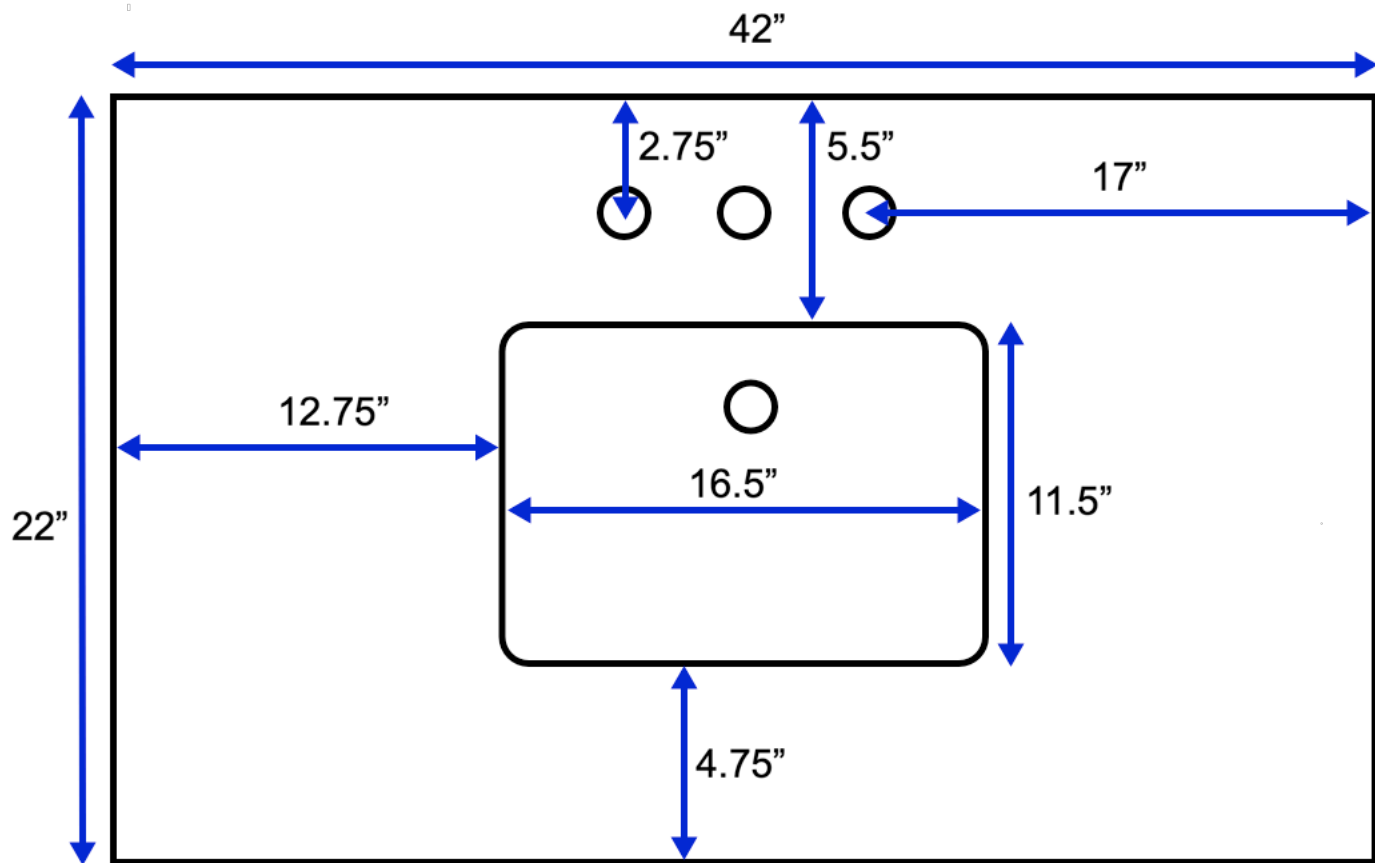

Lakeshore 42-inch Bath Vanity (Top View)

All measurements are approximate and rounded to the nearest quarter inch.
Please allow for a slight margin of error.