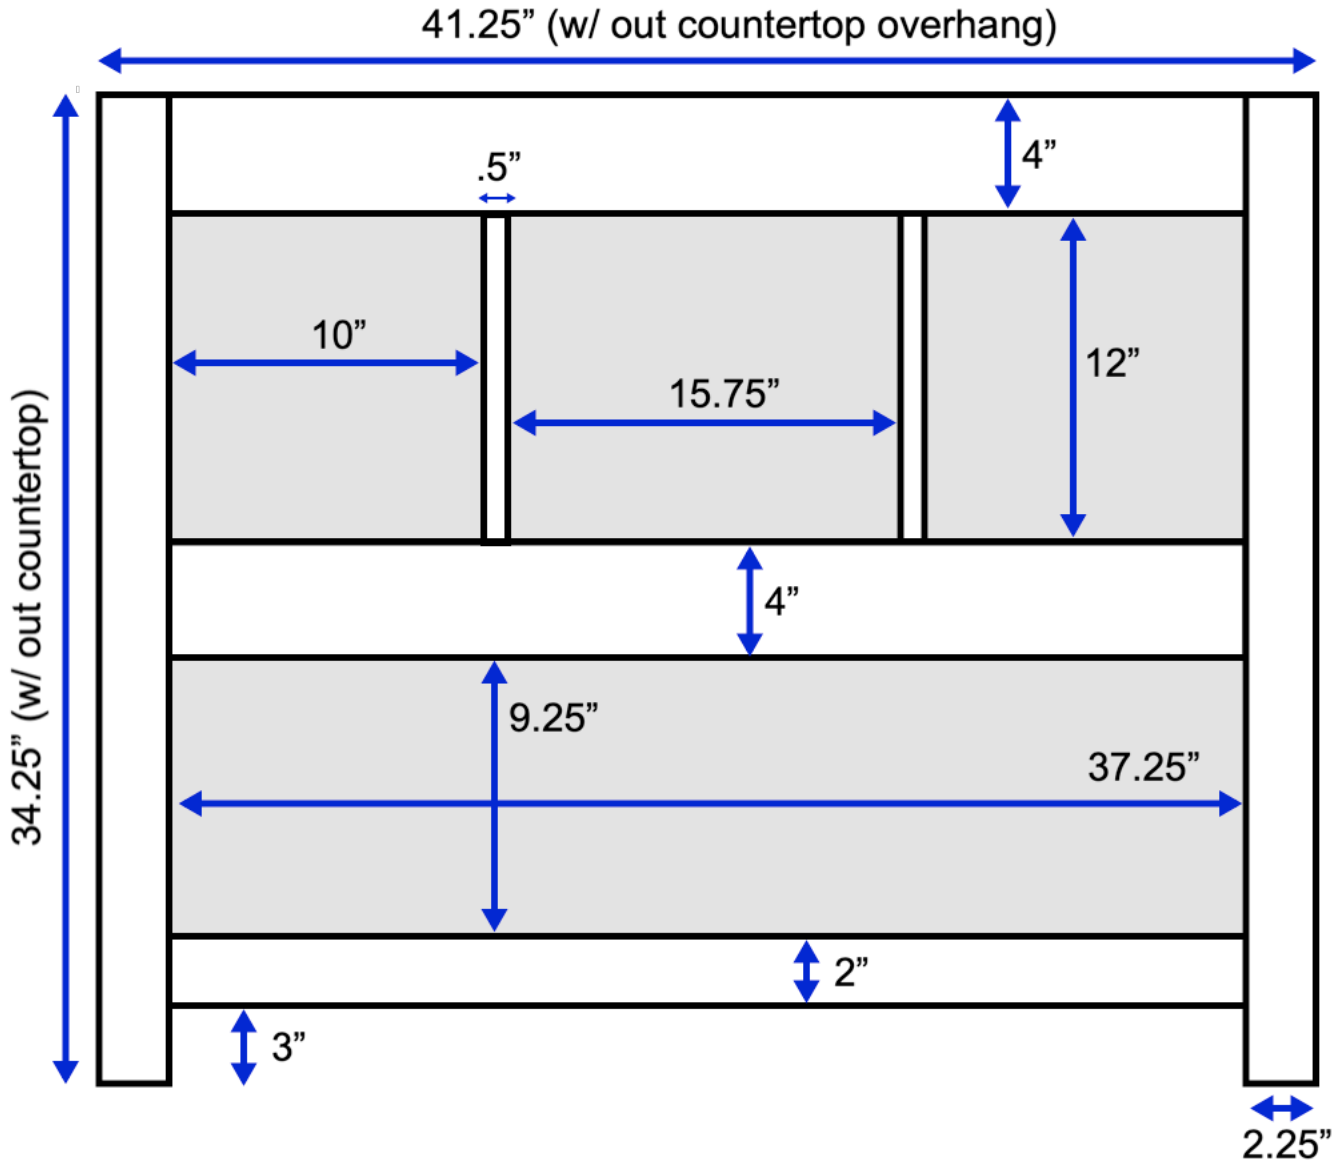

Lakeshore 42-inch Bath Vanity (Back View)

All measurements are approximate and rounded to the nearest quarter inch.
Please allow for a slight margin of error.