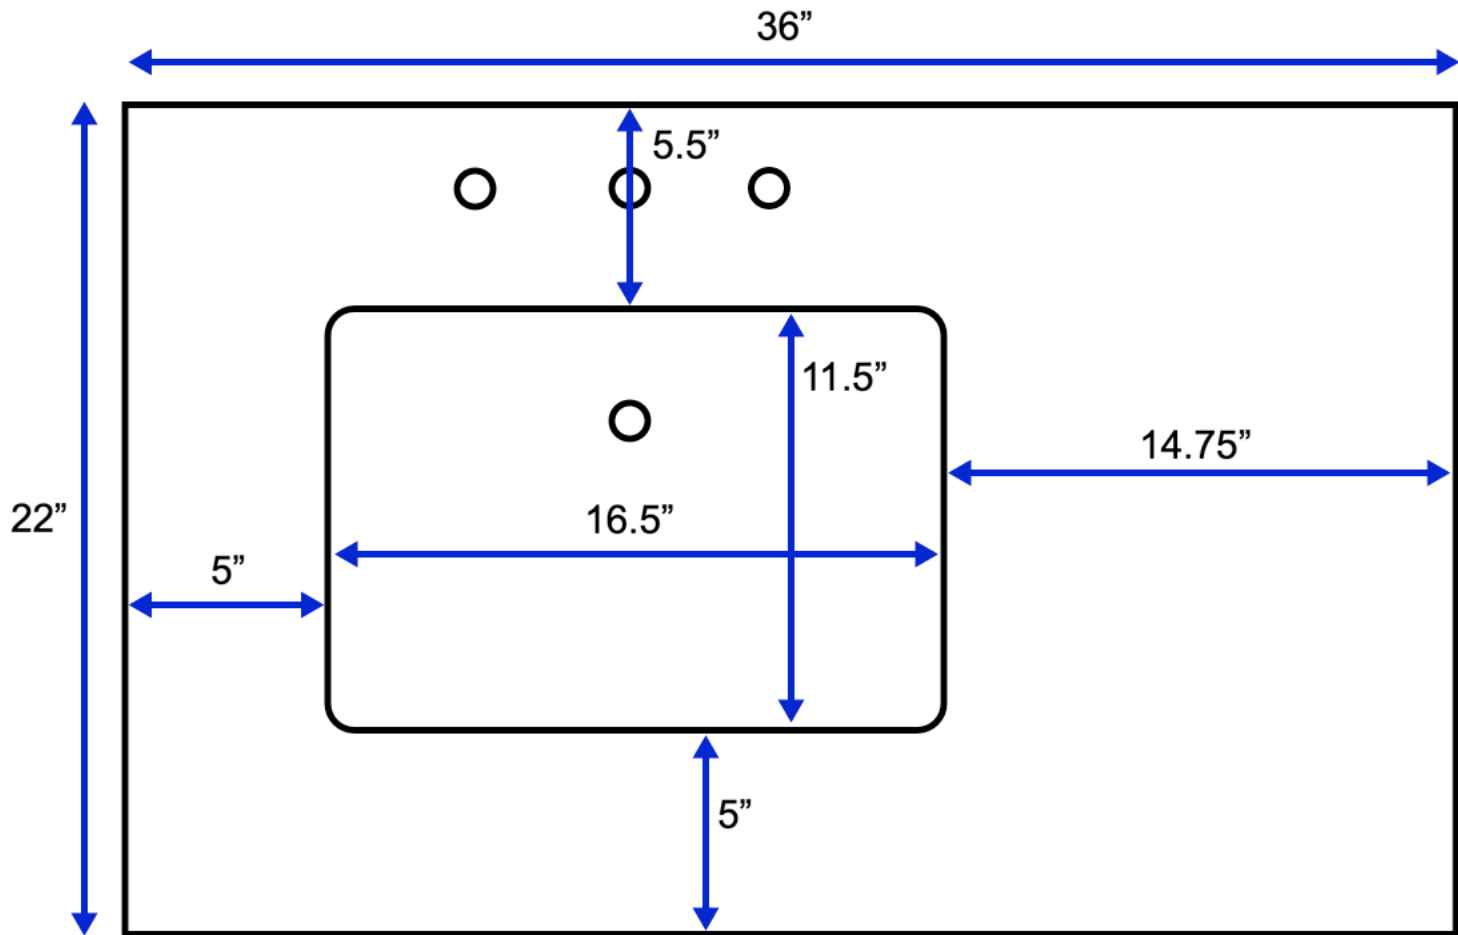

# Lakeshore 36-inch Vanity (Top View)

All measurements are approximate and rounded to the nearest quarter inch.  
Please allow for a slight margin of error.