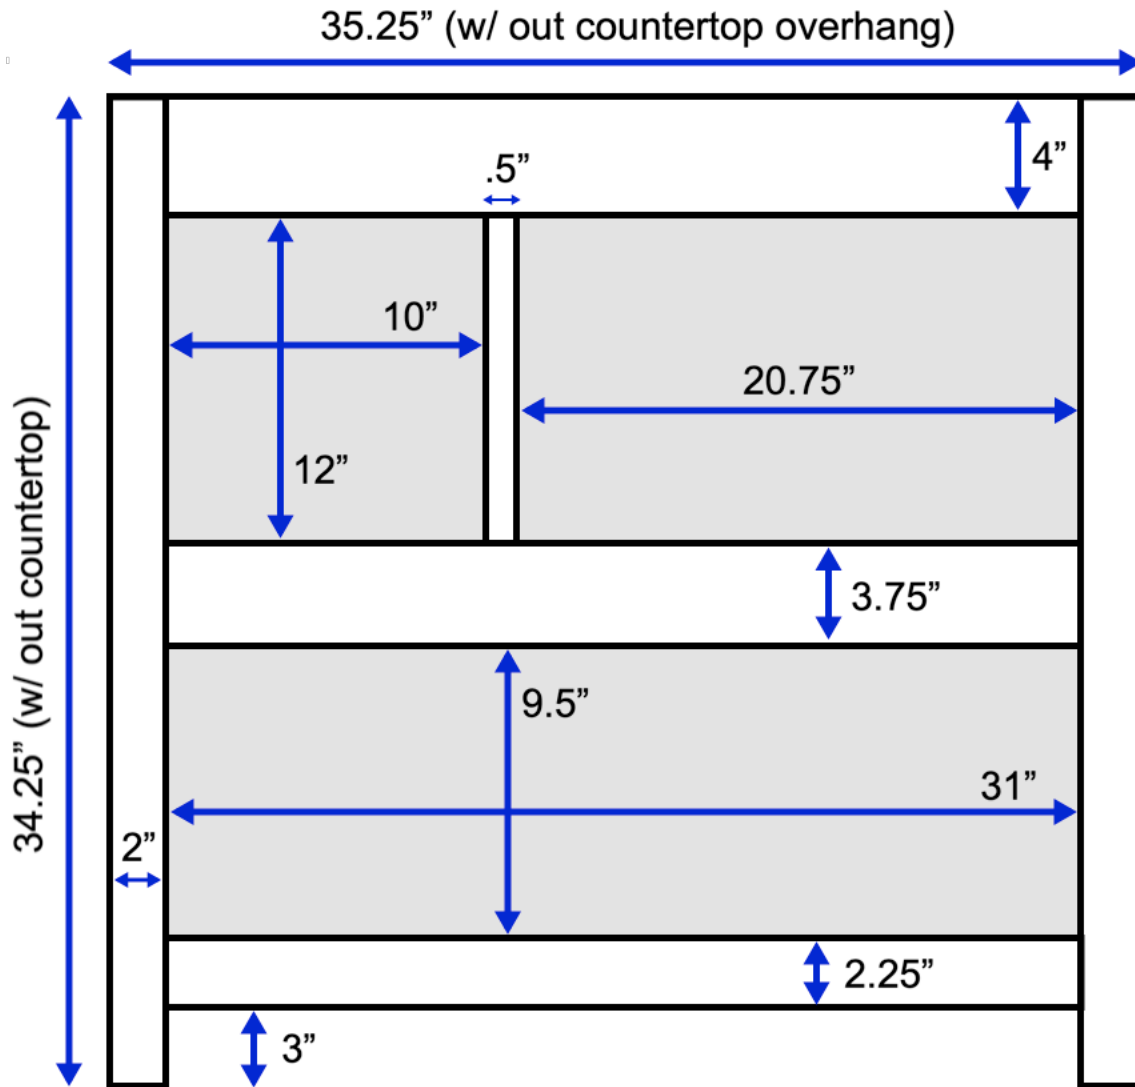

Lakeshore 36-inch Vanity (Back View)

All measurements are approximate and rounded to the nearest quarter inch.
Please allow for a slight margin of error.