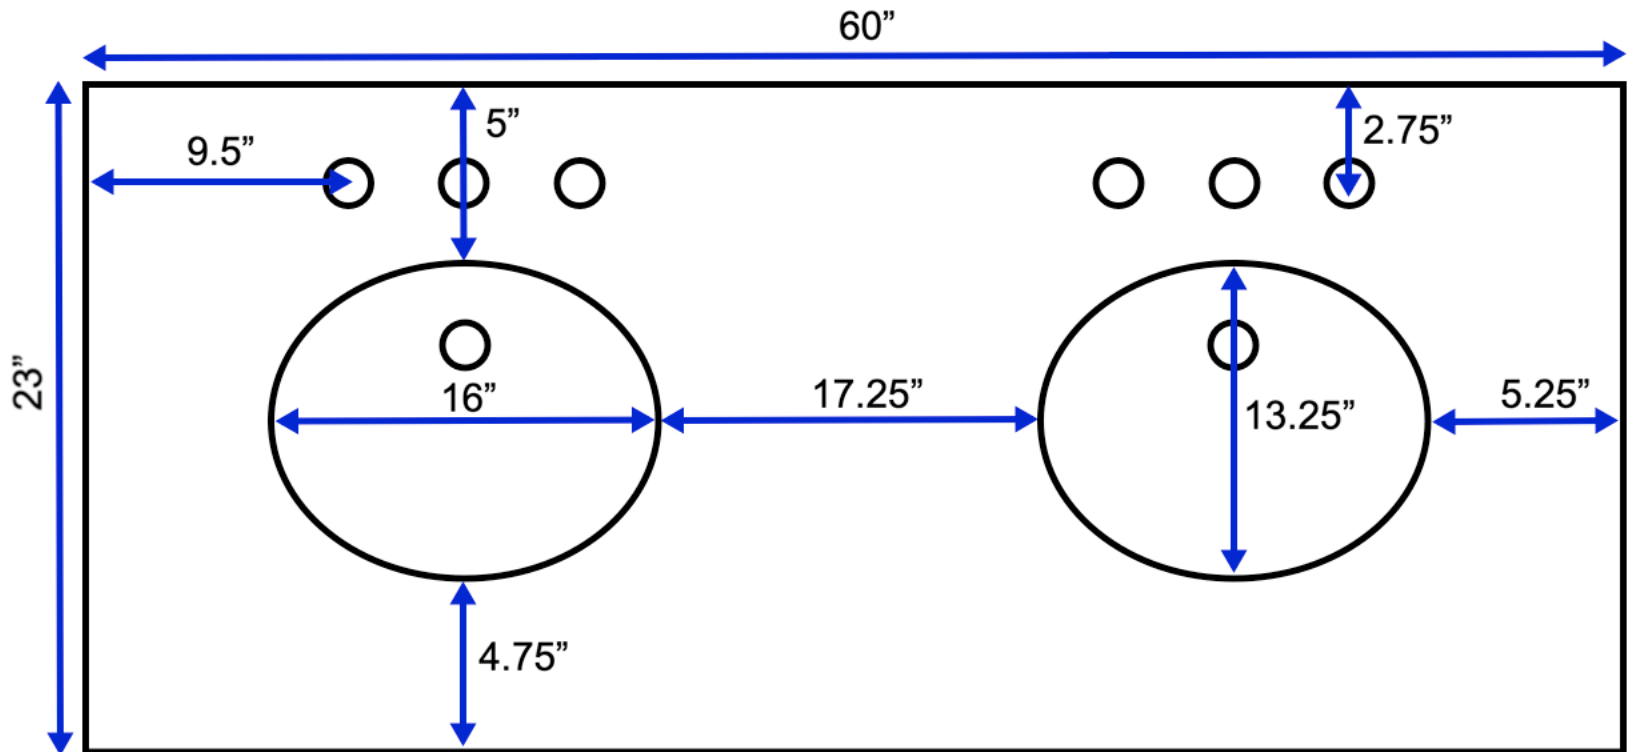

# Aria 60-inch Double Vanity (Top View)

All measurements are approximate and rounded to the nearest quarter inch.  
Please allow for a slight margin of error.